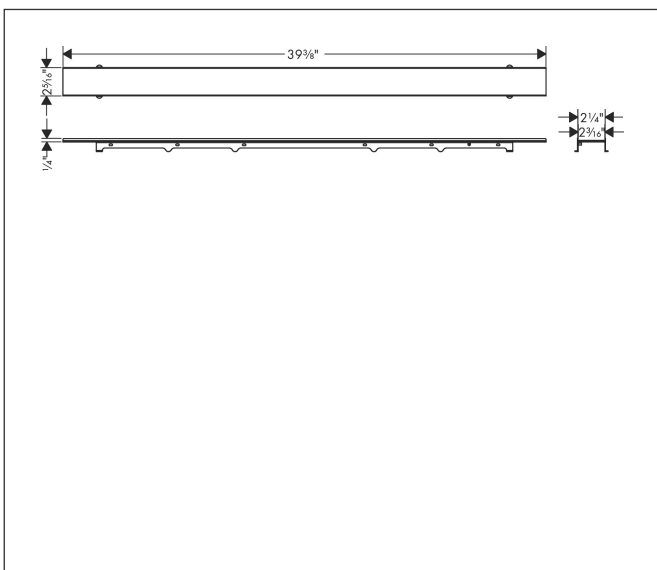

Brand	hansgrohe
Art. Name	RainDrain Rock Trim 35 1/4" Cut to Size and Tileable
Art. Nr.	56032001
Surface	n.a.
Pos.	1

Product Picture

Features

- Consists of: tileable trim, grate removal tool
- Mounting type: free in the floor, two-sided
- Can be shortened on site
- Frameless design
- Tile thickness: up to 40 mm
- Suitable for every type of tile and tile thickness
- Where to use: new construction, renovation
- Grate removal tool allows easy removal of the trim
- easy to clean
- 50 mm excess length on both sides
- can be shortened to a minimum of 900 mm
- Grate material: Stainless Steel 304 (1.4301)
- Suitable for primary drainage

Drawing

Technology