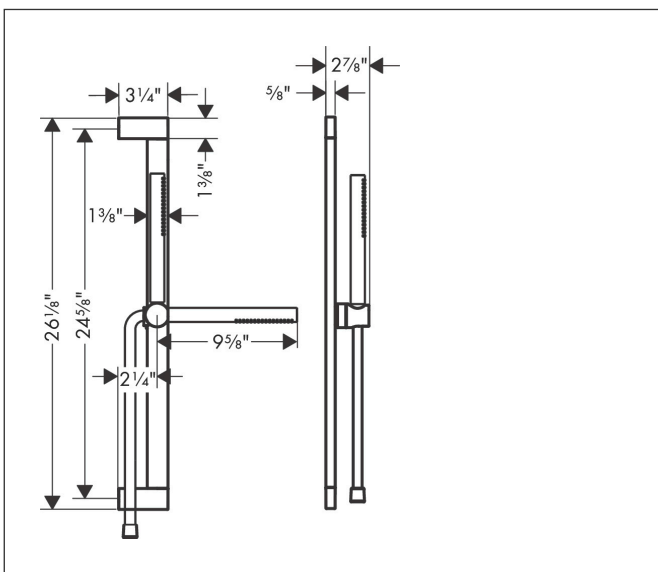

Brand hansgrohe
 Art. Name **Pulsify S** Wallbar Set 100 1-Jet 24", 1.75 GPM
 Art. Nr. 24373821
 Surface brushed nickel
 Pos. 1

Product Picture

Features

- Consists of: Baton handshower, Wallbar, Handshower hose, Slider
- Spray modes: PowderRain
- Flow: 1.75 GPM (6.6 L/Min)
- Pivot connector prevents hose from tangling
- Wall mounted: Fastens with screws
- Stand pipe: 650 mm

Drawing

Technology

Spray Types