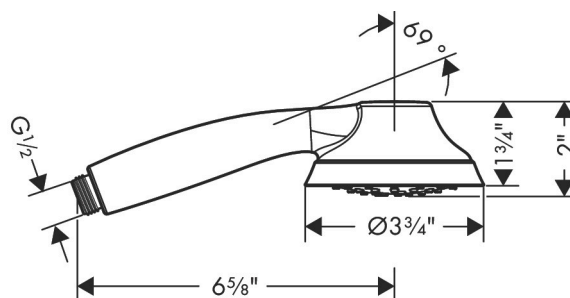

Brand	hansgrohe
Art. Name	Joleena Hand shower 95 1jet 2.5 GPM
Art. Nr.	04934820
Surface	brushed nickel
Pos.	1

Product Picture

Drawing

Technology

Features

- Spray modes: Full
- 42 no-clog spray channels
- Flow: 2.5 GPM (9.5 L/Min)