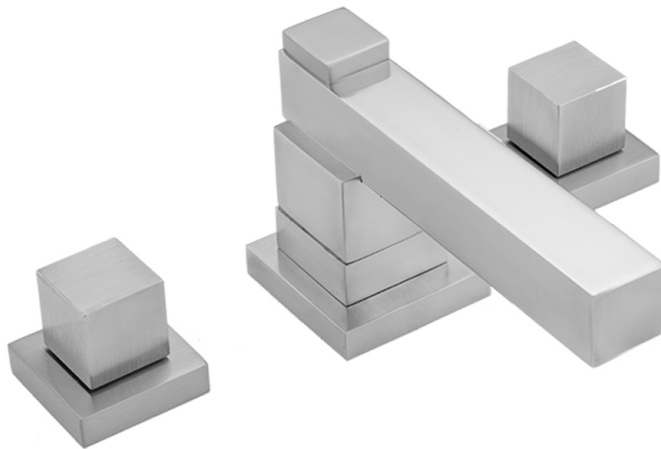

CUBIX® Double Stack Faucet with Cube Handles - 1.2 GPM

Model #: 3304-T673-1.2-

FEATURES:

- All brass 8" - 12" widespread faucet includes brass pop-up drain with overflow
- 1/4 turn ceramic valves
- Double Stack Stationary Spout
- Available Flow Rates: 1.5, 1.2 & 0.5 GPM. Additional flow rate (aerator) options available. Contact JACLO.
- 5 1/2" spout reach
- Spout Hole Size Min-Max: 1 5/8" - 2"
- Valve Hole Size Min-Max: 1 1/8" - 1 5/8"

AVAILABLE FINISHES:

Polished Chrome (PCH)	Satin Chrome (SC)	Bronze Umber (BU)
Satin Nickel (SN)	Pewter (PEW)	Caramel Bronze (CB)
Polished Nickel (PN)	Antique Brass (AB)	Antique Copper (ACU)
Oil-Rubbed Bronze (ORB)	Polished Brass (PB)	Polished Copper (PCU)
Vintage Bronze (VB)	Satin Brass (SB)	Matte Black (MBK)
Satin Gold (SG)	Polished Gold (PG)	Black Nickel (BKN)
Bombay Gold (BG)	Jewelers Gold (JG)	Satin Cooper (SCU)