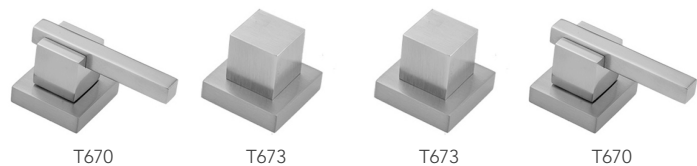

AVAILABLE HANDLES:

COMPLIANCES:

Complies with: ASME A112.18.1-2012/CSA B125.1-12