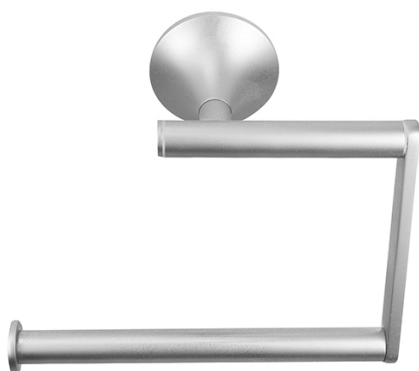

## Lila Open Ring Toilet Paper Holder

Model #: 5150-LTP-

### FEATURES:

- All brass single post toilet paper holder
- Universal mounting hardware included
- 2 1/2" projection
- Blocking required for proper installation
- Fits standard toilet tissue roll