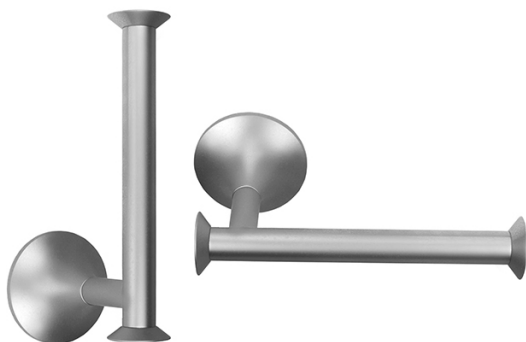

Lila Straight Toilet Paper Holder

Model #: 5150-STP-

FEATURES:

- All brass single post toilet paper holder
- Universal mounting hardware included
- 3 1/2" projection
- Can mount vertically or horizontally
- Blocking required for proper installation
- Fits standard toilet tissue roll

AVAILABLE FINISHES:

Polished Chrome (PCH)	Satin Chrome (SC)	Bronze Umber (BU)
Satin Nickel (SN)	Pewter (PEW)	Caramel Bronze (CB)
Polished Nickel (PN)	Antique Brass (AB)	Antique Copper (ACU)
Oil-Rubbed Bronze (ORB)	Polished Brass (PB)	Polished Copper (PCU)
Vintage Bronze (VB)	Satin Brass (SB)	Matte Black (MBK)
Satin Gold (SG)	Polished Gold (PG)	Black Nickel (BKN)
White (WH)	Unlacquered Brass (ULB)	Satin Cooper (SCU)
Almond (ALD)	Amber (AMB)	Azure Blue (AZB)
Coral (COR)	Mint Green (GRN)	Stone Grey (GRY)
Lilac (LAC)	Light Blue (LBL)	Limon (LIM)
Plum (PLM)	Pink (PNK)	Red (RED)
Graphite (GPH)	Aged Unlacquered Brass (AUB)	