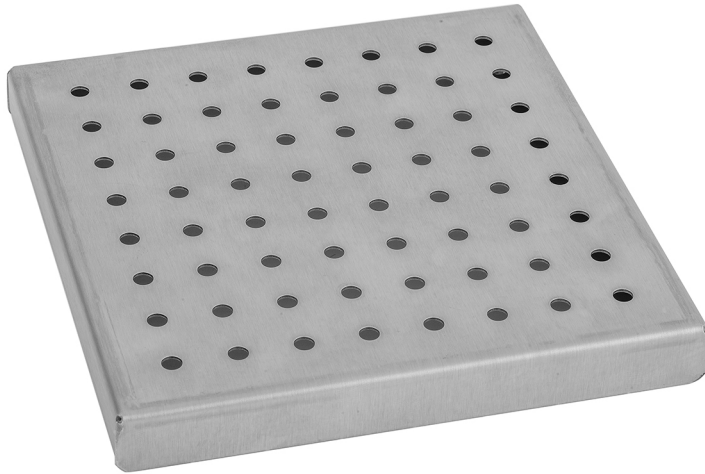

## 6" x 6" Round Dotted Channel Drain Grate

**Model #: 6201-6-**

### FEATURES:

- 304 stainless steel construction
- 6" x 6" channel drain grate
- Key included to remove grate for easy cleaning
- For use with JACLO square channel drain body (84266-) sold separately
- Standard finishes: BSS & PSS. Additional finishes available: BKN, BU, EB, JG, MBK, ORB, PB, PG, SB, SDB, SG, TB, WH. Contact JACLO for pricing and availability