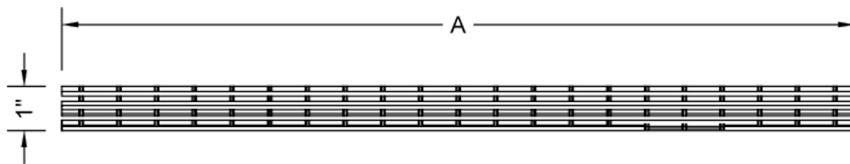

### FEATURES:

- 1" wide sleek design grate
- 304 stainless steel construction
- JACLO slim channel drain body sold separately (83224)
- Standard finishes: BSS & PSS. Additional finishes available: BKN, BU, JG, MBK, PB, PG, SG, SDB, ORB, MBK, TB, EB, WH. Call for pricing and availability

### SPECIFICATION DRAWING:

JACLO SLIM BAR GRATE ONLY		
PART. #	DESCRIPTION	A
6204-24-XXX	24" BAR GRATE	24"
6204-32-XXX	32" BAR GRATE	32"
6204-36-XXX	36" BAR GRATE	36"
6204-42-XXX	42" BAR GRATE	42"
6204-48-XXX	48" BAR GRATE	48"
6204-60-XXX	60" BAR GRATE	60"