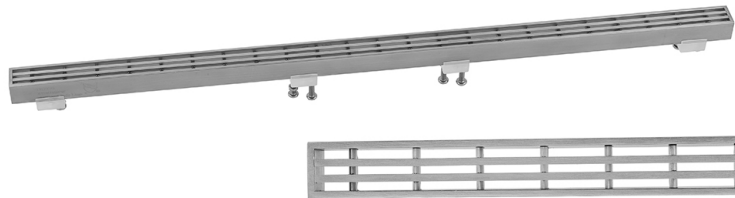

## Slim 24" Channel Drain Bar Grate

**Model #: 6204-24-**

### FEATURES:

- 1" wide sleek design grate
- 304 stainless steel construction
- JACLO slim channel drain body sold separately (83224)
- Standard finishes: BSS & PSS. Additional finishes available: BKN, BU, JG, MBK, PB, PG, SG, SDB, ORB, MBK, TB, EB, WH. Call for pricing and availability

### AVAILABLE FINISHES:

Polished Stainless (PSS)    Brushed Stainless (BSS)

### SPECIFICATION DRAWING:

JACLO SLIM BAR GRATE ONLY		
PART. #	DESCRIPTION	A
6204-24-XXX	24" BAR GRATE	24"
6204-32-XXX	32" BAR GRATE	32"
6204-36-XXX	36" BAR GRATE	36"
6204-42-XXX	42" BAR GRATE	42"
6204-48-XXX	48" BAR GRATE	48"
6204-60-XXX	60" BAR GRATE	60"