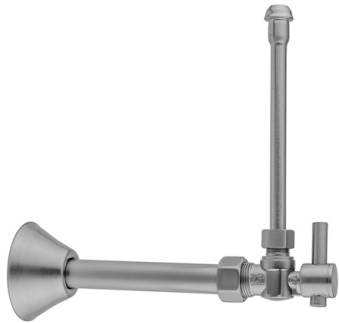

Quarter Turn Angle Pattern 5/8" O.D. Compression (Fits 1/2" Copper) x 3/8" O.D. Faucet Supply Kit Contempo Lever, 20" Supply Tubes, Cover Tube, Escutcheons

Model #: 621-2-62CT-

FEATURES:

- Complete Faucet Supply Kit
- Kit contains:
 - (2) Quarter Turn Angle Pattern 5/8" O.D. Compression (Fits 1/2" Copper) x 3/8" O.D. Supply Valve with Contempo Lever Handle P/N 621-2
 - (2) 20" Copper Supply Tubes P/N 662
 - (2) Bell Escutcheons P/N 7116
 - (2) Cover Tubes P/N 579

AVAILABLE FINISHES:

Polished Chrome (PCH)	Satin Chrome (SC)	Bronze Umber (BU)
Satin Nickel (SN)	Pewter (PEW)	Caramel Bronze (CB)
Polished Nickel (PN)	Antique Brass (AB)	Antique Copper (ACU)
Oil-Rubbed Bronze (ORB)	Polished Brass (PB)	Polished Copper (PCU)
Vintage Bronze (VB)	Satin Brass (SB)	Rose Gold (RG)
Matte Black (MBK)	Satin Gold (SG)	Polished Gold (PG)
Black Nickel (BKN)	Bombay Gold (BG)	Jewelers Gold (JG)
Europa Bronze (EB)	White (WH)	Sedona Beige (SDB)
Tristan Brass (TB)	Unlacquered Brass (ULB)	Satin Cooper (SCU)

SPECIFICATION DRAWING:

COMPONENTS	
DESCRIPTION	QTY:
ANGLE VALVE - CONTEMPO LEVER HANDLE	2
3/8" O.D. SUPPLY TUBE	2
2 3/8" BELL ESCUTCHEON	2
5 1/4" COVER TUBE	2

AVAILABLE HANDLES: