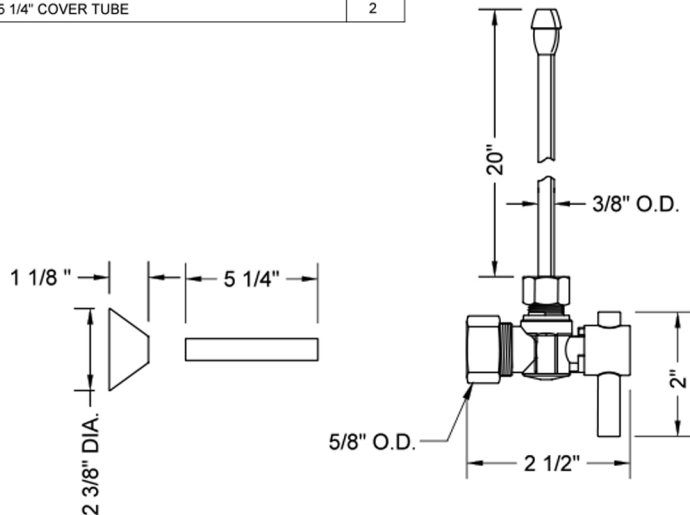

Quarter Turn Angle Pattern 5/8" O.D. Compression (Fits 1/2" Copper) x 3/8" O.D. Faucet Supply Kit Contempo Lever, 20" Supply Tubes, Cover Tube, Escutcheons

Model #: 621-2-62CT-

FEATURES:

- Complete Faucet Supply Kit
- Kit contains:
 - (2) Quarter Turn Angle Pattern 5/8" O.D. Compression (Fits 1/2" Copper) x 3/8" O.D. Supply Valve with Contempo Lever Handle P/N 621-2
 - (2) 20" Copper Supply Tubes P/N 662
 - (2) Bell Escutcheons P/N 7116
 - (2) Cover Tubes P/N 579

SPECIFICATION DRAWING:

COMPONENTS	
DESCRIPTION	QTY:
ANGLE VALVE - CONTEMPO LEVER HANDLE	2
3/8" O.D. SUPPLY TUBE	2
2 3/8" BELL ESCUTCHEON	2
5 1/4" COVER TUBE	2

AVAILABLE HANDLES: