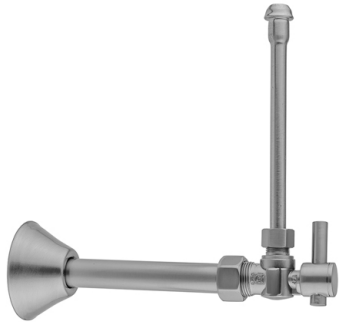

Quarter Turn Angle Pattern 5/8" O.D. Compression (Fits 1/2" Copper) x 3/8" O.D. Faucet Supply Kit Contempo Lever, 20" Supply Tubes, Cover Tube, Escutcheons

Model #: 621-2-62CT-

FEATURES:

- Complete Faucet Supply Kit
- Kit contains:
 - (2) Quarter Turn Angle Pattern 5/8" O.D. Compression (Fits 1/2" Copper) x 3/8" O.D. Supply Valve with Contempo Lever Handle P/N 621-2
 - (2) 20" Copper Supply Tubes P/N 662
 - (2) Bell Escutcheons P/N 7116
 - (2) Cover Tubes P/N 579

AVAILABLE FINISHES:

Polished Chrome (PCH)	Satin Chrome (SC)	Bronze Umber (BU)
Satin Nickel (SN)	Pewter (PEW)	Caramel Bronze (CB)
Polished Nickel (PN)	Antique Brass (AB)	Antique Copper (ACU)
Oil-Rubbed Bronze (ORB)	Polished Brass (PB)	Polished Copper (PCU)
Vintage Bronze (VB)	Satin Brass (SB)	Rose Gold (RG)
Matte Black (MBK)	Satin Gold (SG)	Polished Gold (PG)
Black Nickel (BKN)	Bombay Gold (BG)	Jewelers Gold (JG)
Europa Bronze (EB)	White (WH)	Sedona Beige (SDB)
Tristan Brass (TB)	Unlacquered Brass (ULB)	Satin Cooper (SCU)

SPECIFICATION DRAWING:

COMPONENTS	
DESCRIPTION	QTY:
ANGLE VALVE - CONTEMPO LEVER HANDLE	2
3/8" O.D. SUPPLY TUBE	2
2 3/8" BELL ESCUTCHEON	2
5 1/4" COVER TUBE	2

AVAILABLE HANDLES: