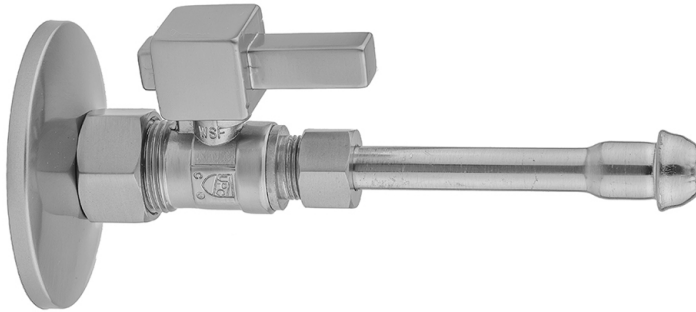

Quarter Turn Straight Pattern 5/8" O.D. Compression (Fits 1/2" Copper) x 3/8" O.D. Faucet Supply Kit Contempo Cross Handle, 20" Supply Tubes, Escutcheons

Model #: 622-6-62-

FEATURES:

- Complete Faucet Supply Kit
- Kit contains:
 - (2) Quarter Turn Straight Pattern 5/8" O.D. Compression (Fits 1/2" Copper) x 3/8" O.D. Supply Valve with Square Lever Handle P/N 622-6
 - (2) 20" Copper Supply Tubes P/N 662
 - (2) Escutcheons P/N 7463 (ULB P/N 6015)

AVAILABLE FINISHES:

Polished Chrome (PCH)	Satin Chrome (SC)	Bronze Umber (BU)
Satin Nickel (SN)	Pewter (PEW)	Caramel Bronze (CB)
Polished Nickel (PN)	Antique Brass (AB)	Antique Copper (ACU)
Oil-Rubbed Bronze (ORB)	Polished Brass (PB)	Polished Copper (PCU)
Vintage Bronze (VB)	Satin Brass (SB)	Rose Gold (RG)
Matte Black (MBK)	Satin Gold (SG)	Polished Gold (PG)
Black Nickel (BKN)	Bombay Gold (BG)	Jewelers Gold (JG)
Europa Bronze (EB)	White (WH)	Sedona Beige (SDB)
Tristan Brass (TB)	Unlacquered Brass (ULB)	Satin Cooper (SCU)

SPECIFICATION DRAWING:

COMPONENTS	
DESCRIPTION	QTY:
STRAIGHT VALVE - SQUARE LEVER HANDLE	2
20" x 3/8" O.D. SUPPLY TUBE	2
ESCUTCHEON	2

AVAILABLE HANDLES: