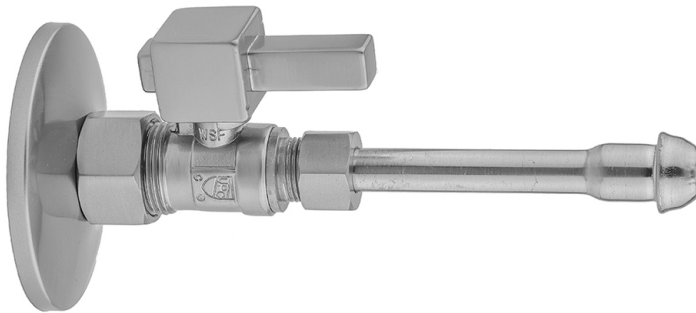

Quarter Turn Straight Pattern 5/8" O.D. Compression (Fits 1/2" Copper) x 3/8" O.D. Faucet Supply Kit Contempo Cross Handle, 20" Supply Tubes, Escutcheons

Model #: 622-6-62-

FEATURES:

- Complete Faucet Supply Kit
- Kit contains:
 - (2) Quarter Turn Straight Pattern 5/8" O.D. Compression (Fits 1/2" Copper) x 3/8" O.D. Supply Valve with Square Lever Handle P/N 622-6
 - (2) 20" Copper Supply Tubes P/N 662
 - (2) Escutcheons P/N 7463 (ULB P/N 6015)

AVAILABLE FINISHES:

Polished Chrome (PCH)	Satin Chrome (SC)	Bronze Umber (BU)
Satin Nickel (SN)	Pewter (PEW)	Caramel Bronze (CB)
Polished Nickel (PN)	Antique Brass (AB)	Antique Copper (ACU)
Oil-Rubbed Bronze (ORB)	Polished Brass (PB)	Polished Copper (PCU)
Vintage Bronze (VB)	Satin Brass (SB)	Rose Gold (RG)
Matte Black (MBK)	Satin Gold (SG)	Polished Gold (PG)
Black Nickel (BKN)	Bombay Gold (BG)	Jewelers Gold (JG)
Europa Bronze (EB)	White (WH)	Sedona Beige (SDB)
Tristan Brass (TB)	Unlacquered Brass (ULB)	Satin Cooper (SCU)

SPECIFICATION DRAWING:

COMPONENTS	
DESCRIPTION	QTY:
STRAIGHT VALVE - SQUARE LEVER HANDLE	2
20" x 3/8" O.D. SUPPLY TUBE	2
ESCUTCHEON	2

AVAILABLE HANDLES: