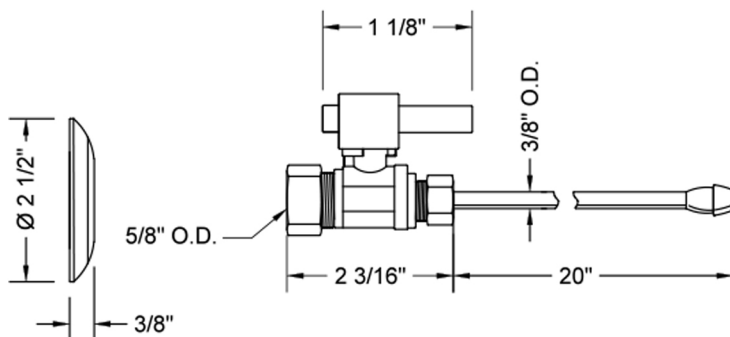

Quarter Turn Straight Pattern 5/8" O.D. Compression (Fits 1/2" Copper) x 3/8" O.D. Faucet Supply Kit Contempo Cross Handle, 20" Supply Tubes, Escutcheons

Model #: 622-6-62-

FEATURES:

- Complete Faucet Supply Kit
- Kit contains:
 - (2) Quarter Turn Straight Pattern 5/8" O.D. Compression (Fits 1/2" Copper) x 3/8" O.D. Supply Valve with Square Lever Handle P/N 622-6
 - (2) 20" Copper Supply Tubes P/N 662
 - (2) Escutcheons P/N 7463 (ULB P/N 6015)

SPECIFICATION DRAWING:

COMPONENTS	
DESCRIPTION	QTY:
STRAIGHT VALVE - SQUARE LEVER HANDLE	2
20" x 3/8" O.D. SUPPLY TUBE	2
ESCUTCHEON	2

AVAILABLE HANDLES: