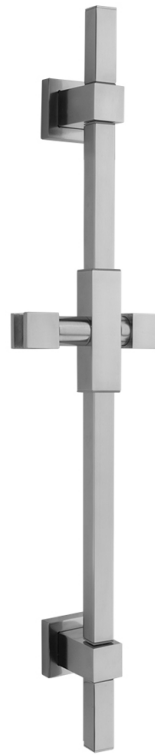

## 24" CUBIX® Deluxe Wall Bar

Model #: 8724-

### FEATURES:

- 24" Cubix® deluxe wall bar
- Unique 180° swiveling brass bar
- Specially designed friction slider adjusts to any height & maintains position
- Adjustable handshower height & angle (full rotation)
- Conical end of hose sits in holder
- Mounting hardware included

### AVAILABLE FINISHES:

Polished Chrome (PCH)	Satin Chrome (SC)	Bronze Umber (BU)
Satin Nickel (SN)	Pewter (PEW)	Caramel Bronze (CB)
Polished Nickel (PN)	Antique Brass (AB)	Antique Copper (ACU)
Oil-Rubbed Bronze (ORB)	Polished Brass (PB)	Polished Copper (PCU)
Vintage Bronze (VB)	Satin Brass (SB)	Rose Gold (RG)
Matte Black (MBK)	Satin Gold (SG)	Polished Gold (PG)
Black Nickel (BKN)	Bombay Gold (BG)	Jewelers Gold (JG)
Europa Bronze (EB)	Tristan Brass (TB)	Satin Cooper (SCU)

### SPECIFICATION DRAWING:

CUBIX® DELUXE WALL BAR (ADJUSTABLE HEIGHT & ANGLE)		
PART. #	DESCRIPTION	A
8724	SQUARE WALL BAR	24 1/2"
8730	SQUARE WALL BAR	30 1/2"
8737	SQUARE WALL BAR	37 1/2"