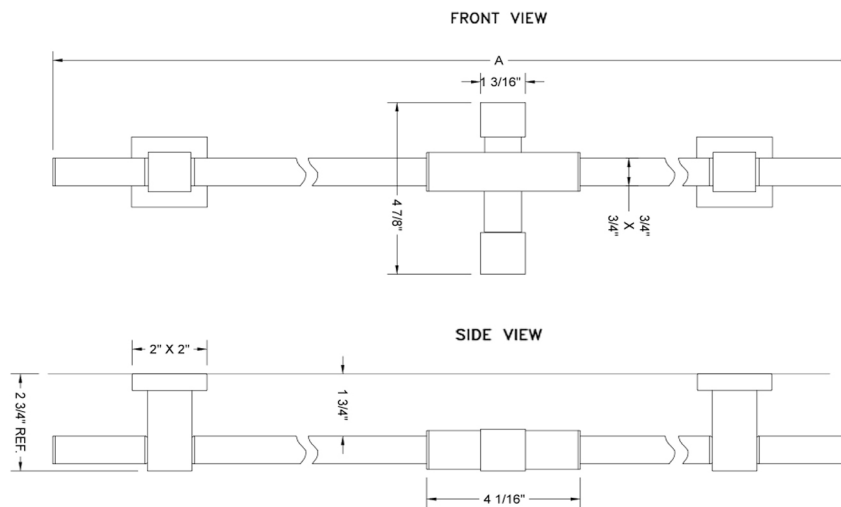

## 24" CUBIX® Deluxe Wall Bar

Model #: 8724-

### FEATURES:

- 24" Cubix® deluxe wall bar
- Unique 180° swiveling brass bar
- Specially designed friction slider adjusts to any height & maintains position
- Adjustable handshower height & angle (full rotation)
- Conical end of hose sits in holder
- Mounting hardware included

### SPECIFICATION DRAWING:

CUBIX® DELUXE WALL BAR (ADJUSTABLE HEIGHT & ANGLE)		
PART. #	DESCRIPTION	A
8724	SQUARE WALL BAR	24 1/2"
8730	SQUARE WALL BAR	30 1/2"
8737	SQUARE WALL BAR	37 1/2"