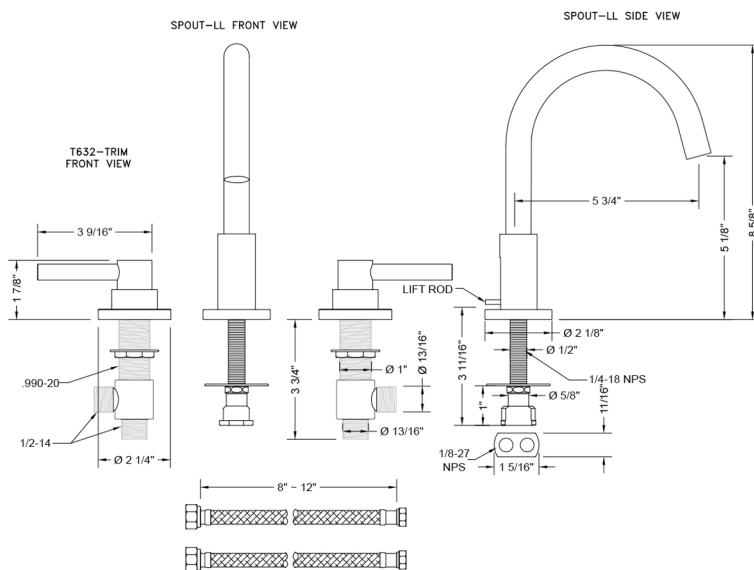

Uptown Contempo Faucet with Round Escutcheons & Low Contempo Lever Handles

Model #: 8880-T632-

FEATURES:

- All brass 8" - 12" widespread faucet includes brass pop-up drain with overflow
- 1/4 turn ceramic valves
- Swivel Spout (For Stationary Spout option, contact JACLO)
- Available Flow Rates: 1.5, 1.2 & 0.5 GPM. Additional flow rate (aerator) options available. Contact JACLO.
- 5 3/4" spout reach
- Spout Hole Size Min-Max: 1 1/2" - 1 7/8"
- Valve Hole Size Min-Max: 1 1/8" - 1 5/8"
- ADA Compliant Levers

AVAILABLE FINISHES:

Polished Chrome (PCH)	Satin Chrome (SC)	Bronze Umber (BU)
Satin Nickel (SN)	Pewter (PEW)	Caramel Bronze (CB)
Polished Nickel (PN)	Antique Brass (AB)	Antique Copper (ACU)
Oil-Rubbed Bronze (ORB)	Polished Brass (PB)	Polished Copper (PCU)
Vintage Bronze (VB)	Satin Brass (SB)	Rose Gold (RG)
Matte Black (MBK)	Satin Gold (SG)	Polished Gold (PG)
Black Nickel (BKN)	Bombay Gold (BG)	Jewelers Gold (JG)
Europa Bronze (EB)	White (WH)	Sedona Beige (SDB)
Tristan Brass (TB)	Unlacquered Brass (ULB)	Satin Cooper (SCU)

SPECIFICATION DRAWING:

AVAILABLE HANDLES:

COMPLIANCES:

Complies with: ASME A112.18.1-2012/CSA B125.1-12