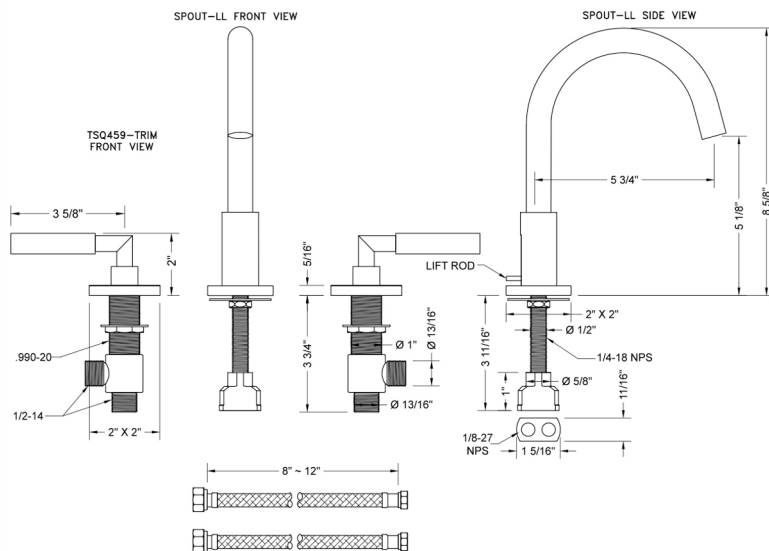

Uptown Contempo Faucet with Square Escutcheons & Slim Lever Handles- 0.5 GPM

Model #: 8881-TSQ459-0.5-

FEATURES:

- All brass 8" - 12" widespread faucet includes brass pop-up drain with overflow
- 1/4 turn ceramic valves
- Swivel Spout (For Stationary Spout option, contact JACLO)
- Available Flow Rates: 1.5, 1.2 & 0.5 GPM. Additional flow rate (aerator) options available. Contact JACLO.
- 5 3/4" spout reach
- Spout Hole Size: 1 1/2" - 1 7/8"
- Valve Hole Size: 1 1/8" - 1 5/8"
- ADA Compliant Levers

SPECIFICATION DRAWING:

AVAILABLE HANDLES:

COMPLIANCES: