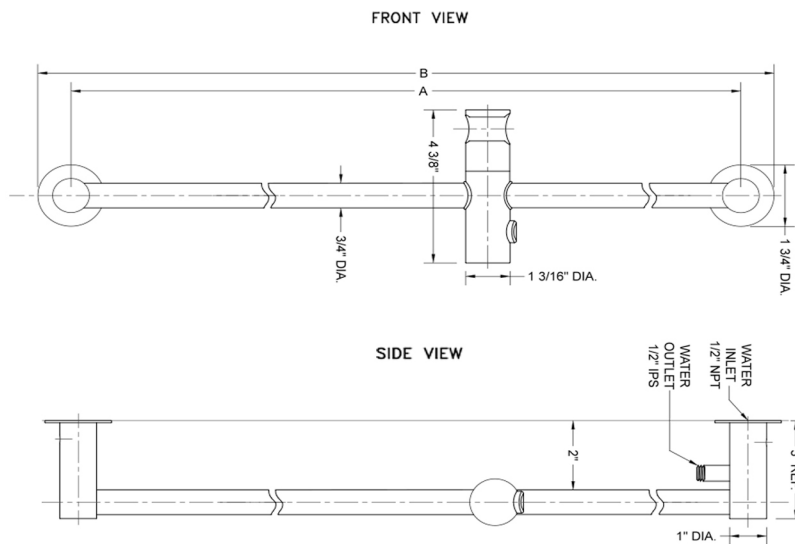

36" Contemporary Slim Wall Bar with Top Outlet Integral Water Supply

Model #: 9336-

JACLO®

Confidence from start to finish.™

FEATURES:

- 36" Brass wall bar with top water outlet
- Integral water outlet eliminates need for separate water supply elbow
- Push button slider easily moves up & down & side to side
- Adjustable handshower angle
- Replace showerarm & showerhead with sliderail for handshower & hose
- Perfect for full height shower & shower seat applications
- Conical end of hose sits in holder
- Custom lengths available. Contact JACLO for pricing & availability
- Mounting hardware included
- CLSD-95 soap dish for wall bar sold separately

SPECIFICATION DRAWING:

DECORATIVE WALL BARS			
PART. #	DESCRIPTION	A	B
9324	24" WALL BAR	24"	25 3/4"
9330	30" WALL BAR	30"	31 3/4"
9336	36" WALL BAR	36"	37 3/4"