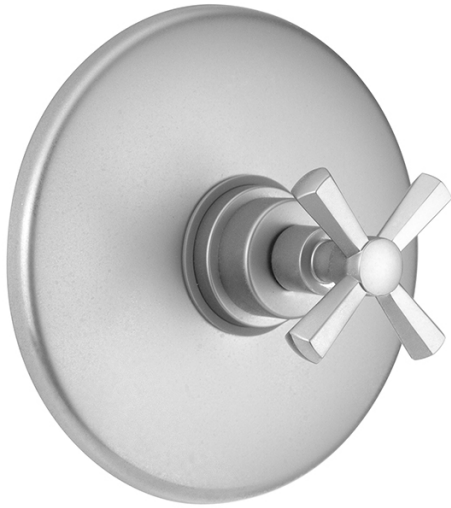

Round Plate With Hex Cross Handle Trim For Pressure Balance Cycling Valve (J-CSV)

Model #: A452-TRIM-

FEATURES:

- All brass construction
- Rotating the handle counter clockwise turns on the water & controls the water temperature
- Requires rough valve J-CSV
- Lever trim is ADA compliant
- All new handles and screw-less plate design
- Not available in BKN, PCU, PG

AVAILABLE FINISHES:

Polished Chrome (PCH)	Satin Chrome (SC)	Bronze Umber (BU)
Satin Nickel (SN)	Pewter (PEW)	Caramel Bronze (CB)
Polished Nickel (PN)	Antique Brass (AB)	Antique Copper (ACU)
Oil-Rubbed Bronze (ORB)	Polished Brass (PB)	Polished Copper (PCU)
Vintage Bronze (VB)	Satin Brass (SB)	Matte Black (MBK)
Satin Gold (SG)	Polished Gold (PG)	Black Nickel (BKN)
White (WH)	Unlacquered Brass (ULB)	Satin Cooper (SCU)
Almond (ALD)	Amber (AMB)	Azure Blue (AZB)
Coral (COR)	Mint Green (GRN)	Stone Grey (GRY)
Lilac (LAC)	Light Blue (LBL)	Limon (LIM)
Plum (PLM)	Pink (PNK)	Red (RED)
Graphite (GPH)	Aged Unlacquered Brass (AUB)	