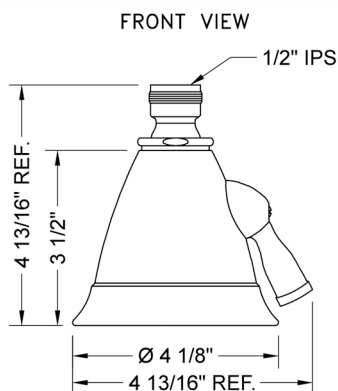

SPECIFICATION DRAWING:

BOTTOM VIEW

SPRAY PATTERNS:

COMPLIANCES:

CEC

Complies with: ASME A112.18.1-2012/CSA B125.1-12