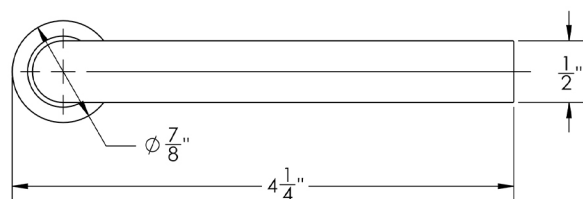

Contempo Slim Lever Handle

Model #: F77-LVR-

FEATURES:

- All brass replacement lever handle
- Replacement for Contempo Slim Collection shower trim & faucet

AVAILABLE FINISHES:

Polished Chrome (PCH)	Satin Chrome (SC)	Bronze Umber (BU)
Satin Nickel (SN)	Pewter (PEW)	Caramel Bronze (CB)
Polished Nickel (PN)	Antique Brass (AB)	Antique Copper (ACU)
Oil-Rubbed Bronze (ORB)	Polished Brass (PB)	Polished Copper (PCU)
Vintage Bronze (VB)	Satin Brass (SB)	Matte Black (MBK)
Satin Gold (SG)	Polished Gold (PG)	Black Nickel (BKN)
White (WH)	Unlacquered Brass (ULB)	Satin Cooper (SCU)
Almond (ALD)	Amber (AMB)	Azure Blue (AZB)
Coral (COR)	Mint Green (GRN)	Stone Grey (GRY)
Lilac (LAC)	Light Blue (LBL)	Limon (LIM)
Plum (PLM)	Pink (PNK)	Red (RED)
Graphite (GPH)	Aged Unlacquered Brass (AUB)	

SPECIFICATION DRAWING:

ISOMETRIC VIEW