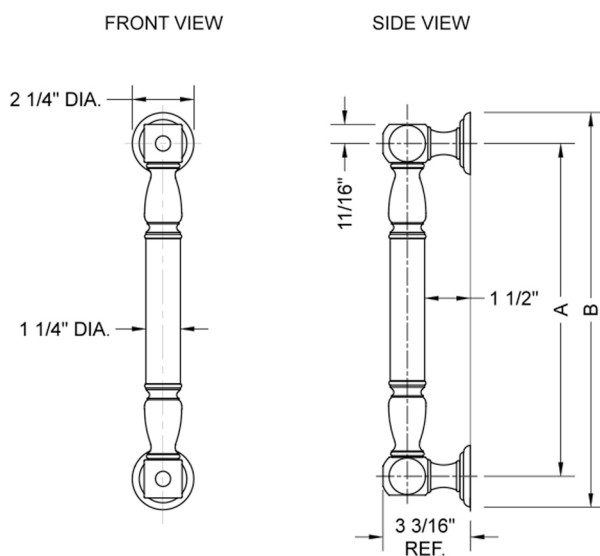

12" G20 Straight Grab Bar

Model #: G20-12-

FEATURES:

- ADA compliant when properly installed
- All brass construction, fully polished & plated
- All grab bars can be custom sized. Contact JACLO for pricing & availability
- Optional handshower sliders and toilet paper/wash cloth holders can be added only upon initial order
- Grab bars over 32" REQUIRE a middle post

SPECIFICATION DRAWING:

BRASS LUXURY GRAB BAR			
PART. #	DESCRIPTION	A	B
G20-12-XX	12" CENTER TO CENTER	12"	14 1/4"
G20-16-XX	16" CENTER TO CENTER	16"	18 1/4"
G20-18-XX	18" CENTER TO CENTER	18"	20 1/4"
G20-24-XX	24" CENTER TO CENTER	24"	26 1/4"
G20-32-XX	32" CENTER TO CENTER	32"	34 1/4"
*NOTE: GRAB BARS OVER 32" REQUIRE A MIDDLE POST			
G20-36-XX	36" CENTER TO CENTER	36"	38 1/4"
G20-42-XX	42" CENTER TO CENTER	42"	44 1/4"
G20-48-XX	48" CENTER TO CENTER	48"	50 1/4"
G20-60-XX	60" CENTER TO CENTER	60"	62 1/4"