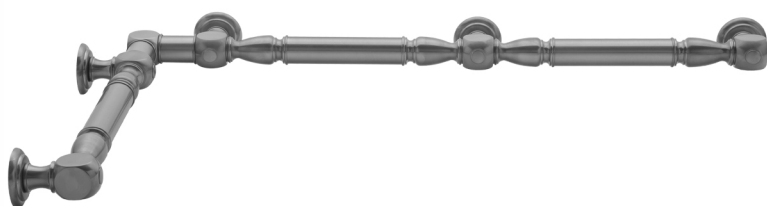

## G20 16" x 60" Inside Corner Grab Bar

Model #: G20-16-60-IC-

### FEATURES:

- ADA compliant when properly installed
- All brass construction, fully polished & plated
- All grab bars can be custom sized. Contact JACLO for pricing & availability
- Optional handshower sliders and toilet paper/wash cloth holders can be added only upon initial order
- Grab bars over 32" REQUIRE a middle post

### SPECIFICATION DRAWING:

BRASS LUXURY GRAB BAR							
PART. #	DESCRIPTION	A	B	PART. #	DESCRIPTION	A	B
G20-12-12-IC	CENTER OF POST	12"	12"	G20-24-36-IC	CENTER OF POST	24"	36"
G20-12-16-IC	CENTER OF POST	12"	16"	G20-24-48-IC	CENTER OF POST	24"	48"
G20-12-24-IC	CENTER OF POST	12"	24"	G20-24-60-IC	CENTER OF POST	24"	60"
G20-12-32-IC	CENTER OF POST	12"	32"				
G20-12-36-IC	CENTER OF POST	12"	36"	G20-32-32-IC	CENTER OF POST	32"	32"
G20-12-48-IC	CENTER OF POST	12"	48"	G20-32-36-IC	CENTER OF POST	32"	36"
G20-12-60-IC	CENTER OF POST	12"	60"	G20-32-48-IC	CENTER OF POST	32"	48"
				G20-32-60-IC	CENTER OF POST	32"	60"
G20-16-16-IC	CENTER OF POST	16"	16"				
G20-16-24-IC	CENTER OF POST	16"	24"	G20-36-36-IC	CENTER OF POST	36"	36"
G20-16-32-IC	CENTER OF POST	16"	32"	G20-36-48-IC	CENTER OF POST	36"	48"
				G20-36-60-IC	CENTER OF POST	36"	60"
G20-16-36-IC	CENTER OF POST	16"	36"				
G20-16-48-IC	CENTER OF POST	16"	48"	G20-48-48-IC	CENTER OF POST	48"	48"
G20-16-60-IC	CENTER OF POST	16"	60"	G20-48-60-IC	CENTER OF POST	48"	60"
G20-24-24-IC	CENTER OF POST	24"	24"				
G20-24-32-IC	CENTER OF POST	24"	32"	G20-60-60-IC	CENTER OF POST	60"	60"