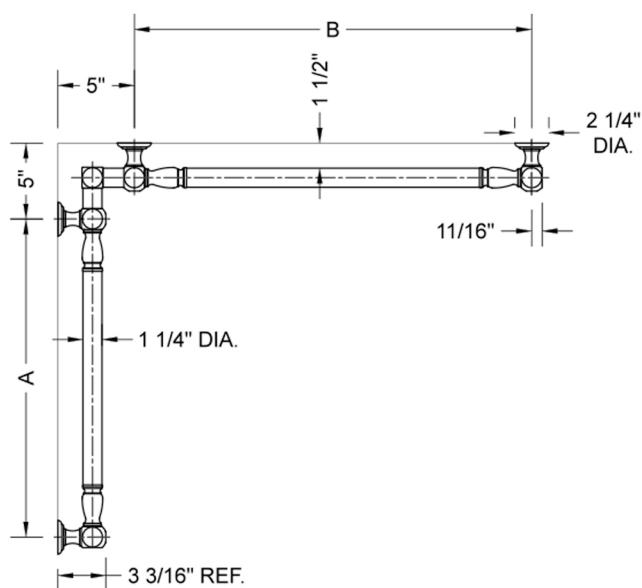

## G20 16" x 60" Inside Corner Grab Bar

Model #: G20-16-60-IC-

### FEATURES:

- ADA compliant when properly installed
- All brass construction, fully polished & plated
- All grab bars can be custom sized. Contact JACLO for pricing & availability
- Optional handshower sliders and toilet paper/wash cloth holders can be added only upon initial order
- Grab bars over 32" REQUIRE a middle post

### SPECIFICATION DRAWING:

BRASS LUXURY GRAB BAR							
PART. #	DESCRIPTION	A	B	PART. #	DESCRIPTION	A	B
G20-12-12-IC	CENTER OF POST	12"	12"	G20-24-36-IC	CENTER OF POST	24"	36"
G20-12-16-IC	CENTER OF POST	12"	16"	G20-24-48-IC	CENTER OF POST	24"	48"
G20-12-24-IC	CENTER OF POST	12"	24"	G20-24-60-IC	CENTER OF POST	24"	60"
G20-12-32-IC	CENTER OF POST	12"	32"				
G20-12-36-IC	CENTER OF POST	12"	36"	G20-32-32-IC	CENTER OF POST	32"	32"
G20-12-48-IC	CENTER OF POST	12"	48"	G20-32-36-IC	CENTER OF POST	32"	36"
G20-12-60-IC	CENTER OF POST	12"	60"	G20-32-48-IC	CENTER OF POST	32"	48"
				G20-32-60-IC	CENTER OF POST	32"	60"
G20-16-16-IC	CENTER OF POST	16"	16"				
G20-16-24-IC	CENTER OF POST	16"	24"	G20-36-36-IC	CENTER OF POST	36"	36"
G20-16-32-IC	CENTER OF POST	16"	32"	G20-36-48-IC	CENTER OF POST	36"	48"
				G20-36-60-IC	CENTER OF POST	36"	60"
G20-16-36-IC	CENTER OF POST	16"	36"				
G20-16-48-IC	CENTER OF POST	16"	48"	G20-48-48-IC	CENTER OF POST	48"	48"
G20-16-60-IC	CENTER OF POST	16"	60"	G20-48-60-IC	CENTER OF POST	48"	60"
G20-24-24-IC	CENTER OF POST	24"	24"				
G20-24-32-IC	CENTER OF POST	24"	32"	G20-60-60-IC	CENTER OF POST	60"	60"