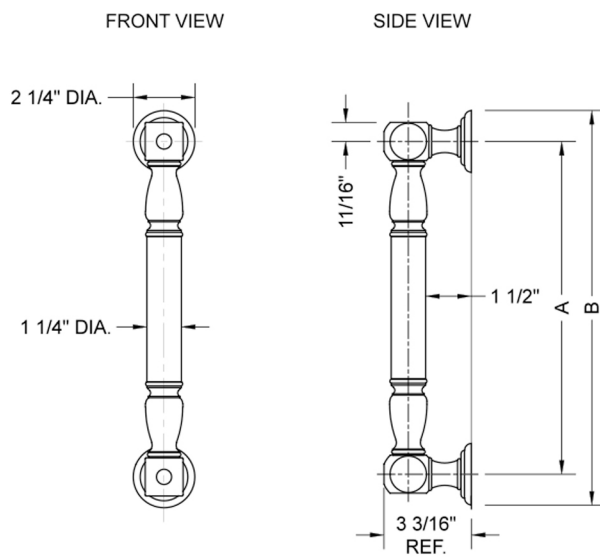

## 18" G20 Straight Grab Bar

Model #: G20-18-

### FEATURES:

- ADA compliant when properly installed
- All brass construction, fully polished & plated
- All grab bars can be custom sized. Contact JACLO for pricing & availability
- Optional handshower sliders and toilet paper/wash cloth holders can be added only upon initial order
- Grab bars over 32" REQUIRE a middle post

### SPECIFICATION DRAWING:

BRASS LUXURY GRAB BAR			
PART. #	DESCRIPTION	A	B
G20-12-XX	12" CENTER TO CENTER	12"	14 1/4"
G20-16-XX	16" CENTER TO CENTER	16"	18 1/4"
G20-18-XX	18" CENTER TO CENTER	18"	20 1/4"
G20-24-XX	24" CENTER TO CENTER	24"	26 1/4"
G20-32-XX	32" CENTER TO CENTER	32"	34 1/4"
*NOTE: GRAB BARS OVER 32" REQUIRE A MIDDLE POST			
G20-36-XX	36" CENTER TO CENTER	36"	38 1/4"
G20-42-XX	42" CENTER TO CENTER	42"	44 1/4"
G20-48-XX	48" CENTER TO CENTER	48"	50 1/4"
G20-60-XX	60" CENTER TO CENTER	60"	62 1/4"