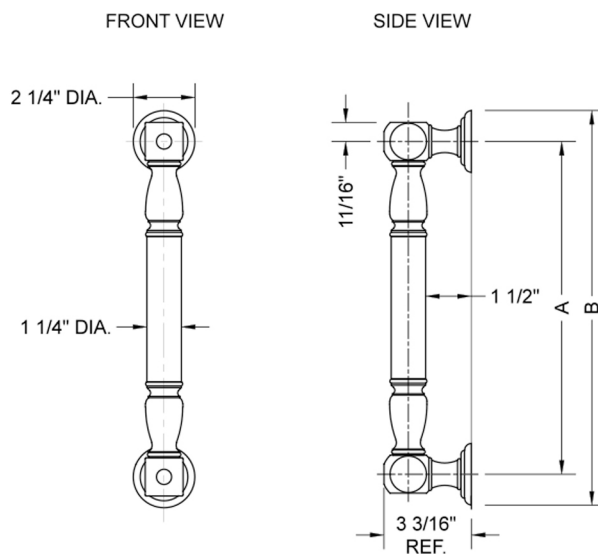

60" G20 Straight Grab Bar

Model #: G20-60-

FEATURES:

- ADA compliant when properly installed
- All brass construction, fully polished & plated
- All grab bars can be custom sized. Contact JACLO for pricing & availability
- Optional handshower sliders and toilet paper/wash cloth holders can be added only upon initial order
- Grab bars over 32" REQUIRE a middle post

SPECIFICATION DRAWING:

BRASS LUXURY GRAB BAR			
PART. #	DESCRIPTION	A	B
G20-12-XX	12" CENTER TO CENTER	12"	14 1/4"
G20-16-XX	16" CENTER TO CENTER	16"	18 1/4"
G20-18-XX	18" CENTER TO CENTER	18"	20 1/4"
G20-24-XX	24" CENTER TO CENTER	24"	26 1/4"
G20-32-XX	32" CENTER TO CENTER	32"	34 1/4"
*NOTE: GRAB BARS OVER 32" REQUIRE A MIDDLE POST			
G20-36-XX	36" CENTER TO CENTER	36"	38 1/4"
G20-42-XX	42" CENTER TO CENTER	42"	44 1/4"
G20-48-XX	48" CENTER TO CENTER	48"	50 1/4"
G20-60-XX	60" CENTER TO CENTER	60"	62 1/4"