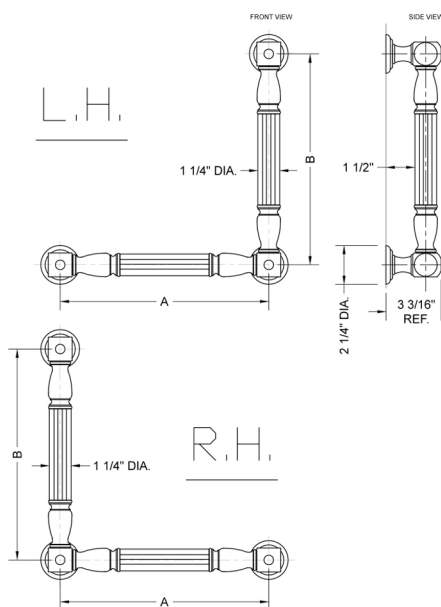

## G21 24H x 32W 90° Left Hand Grab Bar

Model #: **G21-24H-32W-LH-**

### FEATURES:

- ADA compliant when properly installed
- All brass construction, fully polished & plated
- All grab bars can be custom sized. Contact JACLO for pricing & availability
- Optional handshower sliders and toilet paper/wash cloth holders can be added only upon initial order
- Grab bars over 32" REQUIRE a middle post

### SPECIFICATION DRAWING:

BRASS LUXURY GRAB BAR			
PART. #	DESCRIPTION	A H	B W
G21-12H-12W	CENTER TO CENTER	12"	12"
G21-12H-16W	CENTER TO CENTER	12"	16"
G21-12H-24W	CENTER TO CENTER	12"	24"
G21-12H-32W	CENTER TO CENTER	12"	32"
G21-16H-12W	CENTER TO CENTER	16"	12"
G21-16H-16W	CENTER TO CENTER	16"	16"
G21-16H-24W	CENTER TO CENTER	16"	24"
G21-16H-32W	CENTER TO CENTER	16"	32"
G21-24H-12W	CENTER TO CENTER	24"	12"
G21-24H-16W	CENTER TO CENTER	24"	16"
G21-24H-24W	CENTER TO CENTER	24"	24"
G21-24H-32W	CENTER TO CENTER	24"	32"
G21-32H-12W	CENTER TO CENTER	32"	12"
G21-32H-16W	CENTER TO CENTER	32"	16"
G21-32H-24W	CENTER TO CENTER	32"	24"
G21-32H-32W	CENTER TO CENTER	32"	32"