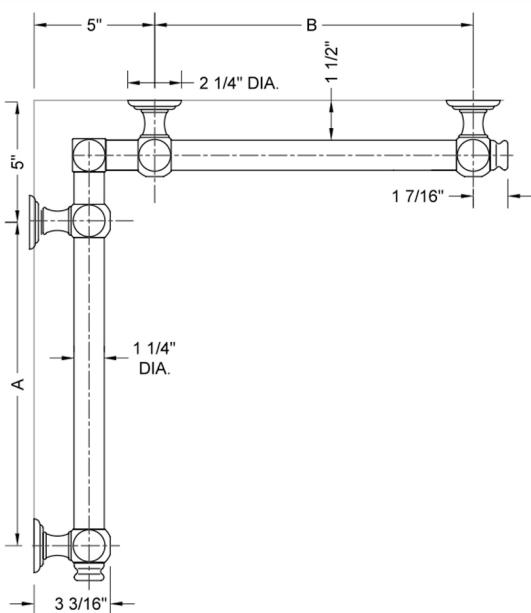

## G60 16" x 32" Inside Corner Grab Bar

Model #: G60-16-32-IC-

### FEATURES:

- ADA compliant when properly installed
- All brass construction, fully polished & plated
- All grab bars can be custom sized. Contact JACLO for pricing & availability
- Optional handshower sliders and toilet paper/wash cloth holders can be added only upon initial order
- Grab bars over 32" REQUIRE a middle post

### SPECIFICATION DRAWING:

BRASS LUXURY GRAB BAR							
PART #	DESCRIPTION	A	B	PART #	DESCRIPTION	A	B
G60-12-12-IC	CENTER OF POST	12"	12"	G60-24-36-IC	CENTER OF POST	24"	36"
G60-12-16-IC	CENTER OF POST	12"	16"	G60-24-48-IC	CENTER OF POST	24"	48"
G60-12-24-IC	CENTER OF POST	12"	24"	G60-24-60-IC	CENTER OF POST	24"	60"
G60-12-32-IC	CENTER OF POST	12"	32"				
				G60-32-32-IC	CENTER OF POST	32"	32"
G60-12-36-IC	CENTER OF POST	12"	36"	G60-32-36-IC	CENTER OF POST	32"	36"
G60-12-48-IC	CENTER OF POST	12"	48"	G60-32-48-IC	CENTER OF POST	32"	48"
G60-12-60-IC	CENTER OF POST	12"	60"	G60-32-60-IC	CENTER OF POST	32"	60"
G60-16-16-IC	CENTER OF POST	16"	16"	G60-36-36-IC	CENTER OF POST	36"	36"
G60-16-24-IC	CENTER OF POST	16"	24"	G60-36-48-IC	CENTER OF POST	36"	48"
G60-16-32-IC	CENTER OF POST	16"	32"	G60-36-60-IC	CENTER OF POST	36"	60"
G60-16-36-IC	CENTER OF POST	16"	36"	G60-48-48-IC	CENTER OF POST	48"	48"
G60-16-48-IC	CENTER OF POST	16"	48"	G60-48-60-IC	CENTER OF POST	48"	60"
G60-16-60-IC	CENTER OF POST	16"	60"				
				G60-60-60-IC	CENTER OF POST	60"	60"
G60-24-24-IC	CENTER OF POST	24"	24"				
G60-24-32-IC	CENTER OF POST	24"	32"				