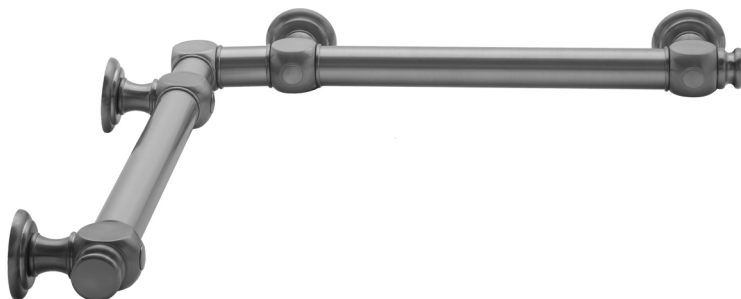

## G60 16" x 32" Inside Corner Grab Bar

Model #: G60-16-32-IC-

### FEATURES:

- ADA compliant when properly installed
- All brass construction, fully polished & plated
- All grab bars can be custom sized. Contact JACLO for pricing & availability
- Optional handshower sliders and toilet paper/wash cloth holders can be added only upon initial order
- Grab bars over 32" REQUIRE a middle post