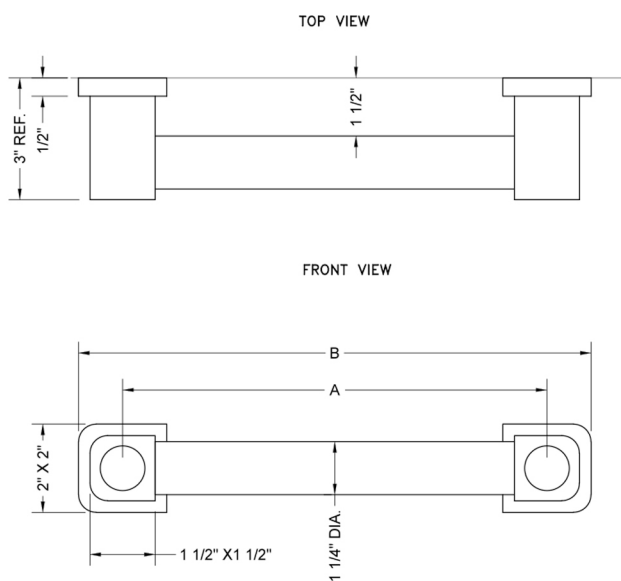

12" G80 Straight Grab Bar

Model #: G80-12-

FEATURES:

- ADA compliant when properly installed
- All brass construction, fully polished & plated
- All grab bars can be custom sized. Contact JACLO for pricing & availability
- Optional handshower sliders and toilet paper/wash cloth holders can be added only upon initial order

SPECIFICATION DRAWING:

CONTEMPO LUXURY GRAB BAR 1 1/4"			
PART. #	SPECIFICS	A	B
G80-12-XXX	12" C TO C	12"	14"
G80-16-XXX	16" C TO C	16"	18"
G80-18-XXX	18" C TO C	18"	20"
G80-24-XXX	24" C TO C	24"	26"
G80-32-XXX	32" C TO C	32"	34"
G80-36-XXX	36" C TO C	36"	38"
G80-42-XXX	42" C TO C	42"	44"
G80-48-XXX	48" C TO C	48"	50"