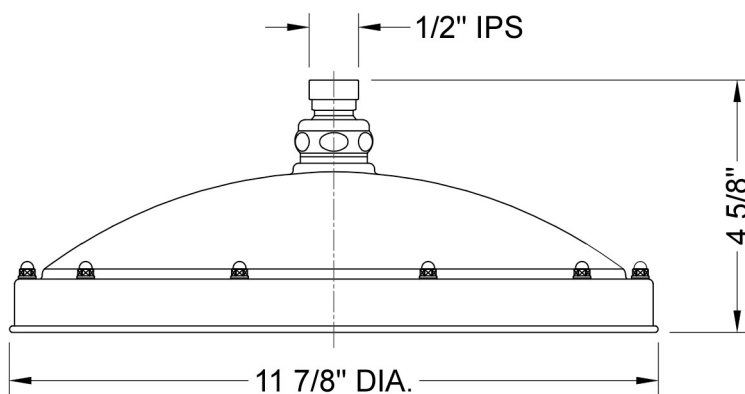

Sandro Rainhead

Model #: S198-

FEATURES:

- 12" Diameter brass rainhead
- 1/2" IPS adjustable brass ball joint to adjust angle of showerhead
- 180 easy clean replaceable rubber jets

AVAILABLE FINISHES:

Polished Chrome (PCH)	Satin Chrome (SC)	Bronze Umber (BU)
Satin Nickel (SN)	Pewter (PEW)	Caramel Bronze (CB)
Polished Nickel (PN)	Antique Brass (AB)	Antique Copper (ACU)
Oil-Rubbed Bronze (ORB)	Polished Brass (PB)	Polished Copper (PCU)
Vintage Bronze (VB)	Satin Brass (SB)	Rose Gold (RG)
Matte Black (MBK)	Satin Gold (SG)	Polished Gold (PG)
Black Nickel (BKN)	Bombay Gold (BG)	Jewelers Gold (JG)
Europa Bronze (EB)	White (WH)	Sedona Beige (SDB)
Tristan Brass (TB)	Unlacquered Brass (ULB)	Satin Cooper (SCU)

SPECIFICATION DRAWING:

FRONT VIEW

SPRAY PATTERNS:

ANGLES AND FLOW RATES:

2.5 GPM