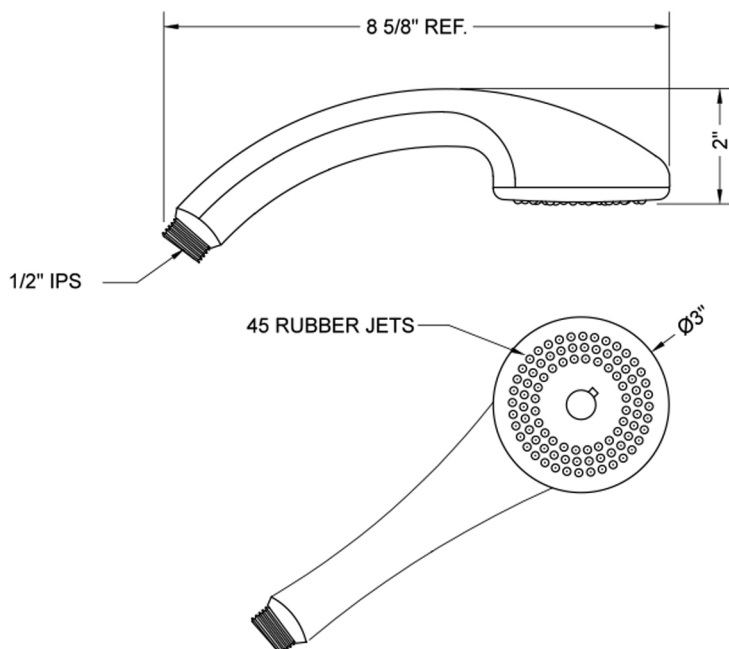

Maya Handshower - 2.0 GPM

Model #: S421-2.0-

FEATURES:

- Single function handshower with 3" face
- 1/2" IPS male threads
- Comfortable ergonomic design

AVAILABLE FINISHES:

| | | |
|-------------------------|---------------------|-----------------------|
| Polished Chrome (PCH) | Satin Chrome (SC) | Bronze Umber (BU) |
| Satin Nickel (SN) | Pewter (PEW) | Caramel Bronze (CB) |
| Polished Nickel (PN) | Antique Brass (AB) | Antique Copper (ACU) |
| Oil-Rubbed Bronze (ORB) | Polished Brass (PB) | Polished Copper (PCU) |
| Vintage Bronze (VB) | Satin Brass (SB) | Rose Gold (RG) |
| Matte Black (MBK) | Satin Gold (SG) | Polished Gold (PG) |
| Black Nickel (BKN) | Satin Cooper (SCU) | |

SPECIFICATION DRAWING:

SPRAY PATTERNS:

COMPLIANCES:

CEC

Complies with: ASME A112.18.1-2012/CSA B125.1-12