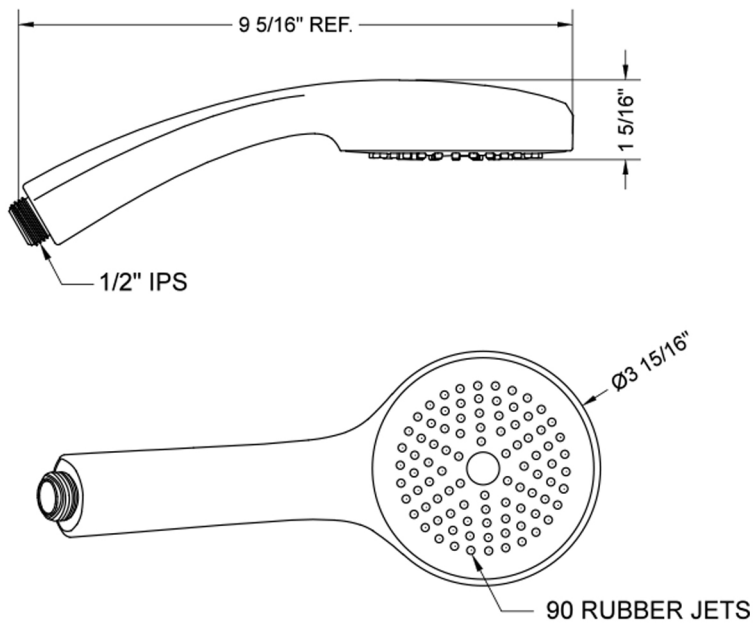

SHOWERALL® Single Function Handshower with JX7® Technology- 1.75 GPM

Model #: S462-1.75-

JACLO
Confidence from start to finish.™

FEATURES:

- Single function handshower with 4" face
- 1/2" IPS male threads
- 2.0 GPM—WaterSense approved
- Available flow rates: 2.5, 2.0, 1.75 & 1.5 GPM
- JX7® Technology

AVAILABLE FINISHES:

Polished Chrome (PCH) Satin Nickel (SN)

SPECIFICATION DRAWING:

SPRAY PATTERNS: