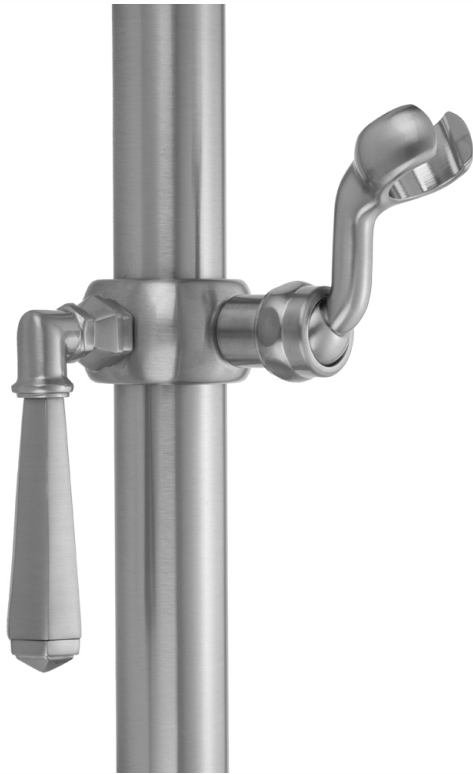

Hex Lever Grab Bar Fork Handshower Holder

Model #: SL85-

FEATURES:

- Sliding handshower mount for all luxury grab bars
- All brass construction, fully polished & plated
- Adjustable tilt of handshower bracket allows for use of handshower at desired angle
- ADA compliant lever handle
- Grab Bar Sold Separately

AVAILABLE FINISHES:

Polished Chrome (PCH)	Satin Chrome (SC)	Bronze Umber (BU)
Satin Nickel (SN)	Pewter (PEW)	Caramel Bronze (CB)
Polished Nickel (PN)	Antique Brass (AB)	Antique Copper (ACU)
Oil-Rubbed Bronze (ORB)	Polished Brass (PB)	Polished Copper (PCU)
Vintage Bronze (VB)	Satin Brass (SB)	Rose Gold (RG)
Matte Black (MBK)	Satin Gold (SG)	Polished Gold (PG)
Black Nickel (BKN)	Bombay Gold (BG)	Jewelers Gold (JG)
Europa Bronze (EB)	White (WH)	Sedona Beige (SDB)
Tristan Brass (TB)	Unlacquered Brass (ULB)	Satin Cooper (SCU)

SPECIFICATION DRAWING:

FRONT VIEW