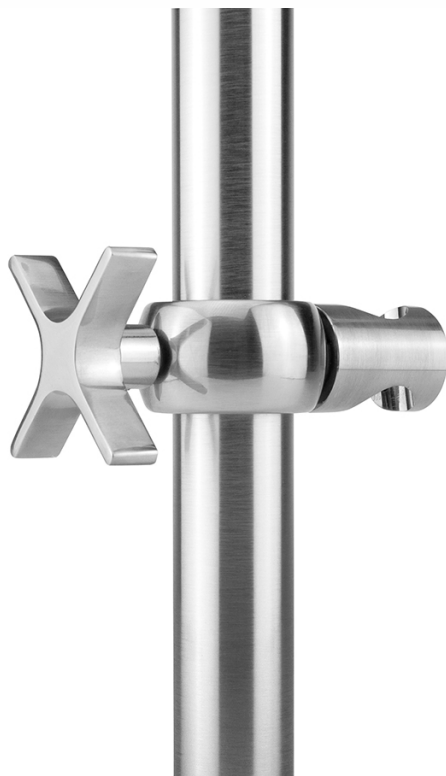

## Lila Cross Grab Bar Handshower Slider

Model #: SRSL61-

### FEATURES:

- Sliding handshower mounts for all luxury grab bars - Grab bar sold separately
- All brass construction, fully polished & plated
- Adjustable tilt of handshower bracket allows for use of handshower at desired angle
- ADA compliant lever handles
- Slider must be factory installed on grab bar

### AVAILABLE FINISHES:

Polished Chrome (PCH)	Satin Chrome (SC)	Bronze Umber (BU)
Satin Nickel (SN)	Pewter (PEW)	Caramel Bronze (CB)
Polished Nickel (PN)	Antique Brass (AB)	Antique Copper (ACU)
Oil-Rubbed Bronze (ORB)	Polished Brass (PB)	Polished Copper (PCU)
Vintage Bronze (VB)	Satin Brass (SB)	Matte Black (MBK)
Satin Gold (SG)	Polished Gold (PG)	Black Nickel (BKN)
White (WH)	Unlacquered Brass (ULB)	Satin Cooper (SCU)
Almond (ALD)	Amber (AMB)	Azure Blue (AZB)
Coral (COR)	Mint Green (GRN)	Stone Grey (GRY)
Lilac (LAC)	Light Blue (LBL)	Limon (LIM)
Plum (PLM)	Pink (PNK)	Red (RED)
Graphite (GPH)	Aged Unlacquered Brass (AUB)	