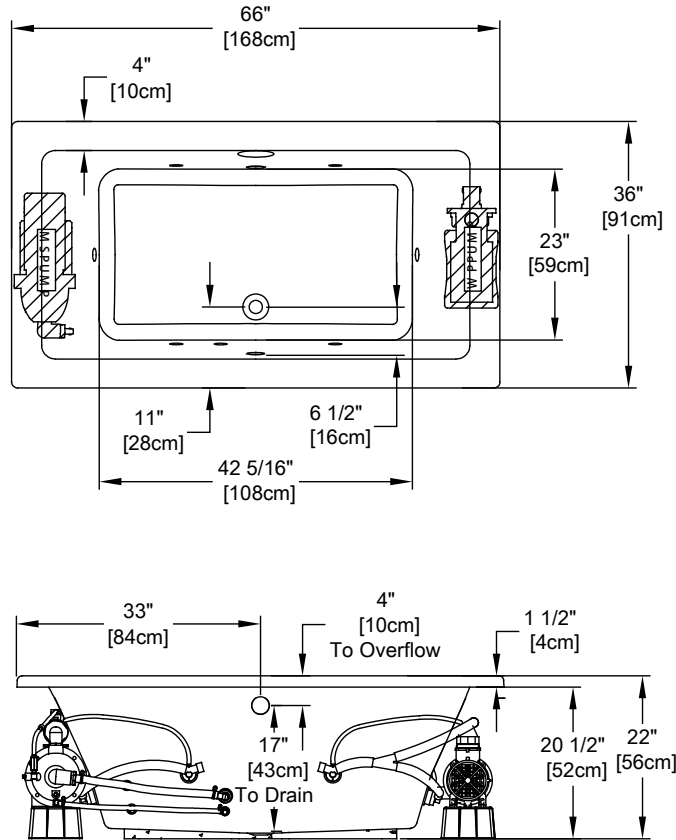

### MicroSilk<sup>®</sup> - Whirlpool

Patents received or pending.

Note: Dimensional Tolerances: ±1/4"

<b>Drop-in-Hole Size:</b>	34" x 64"
<b>Operating Capacity:</b>	45 Gal.
<b>Overflow Capacity:</b>	71 Gal.
<b>Floor Loading / sq.ft.:</b>	51.3 lbs.
<b>Carton Wt:</b>	152 lbs.
<b>Cube:</b>	36.6 ft. <sup>3</sup>