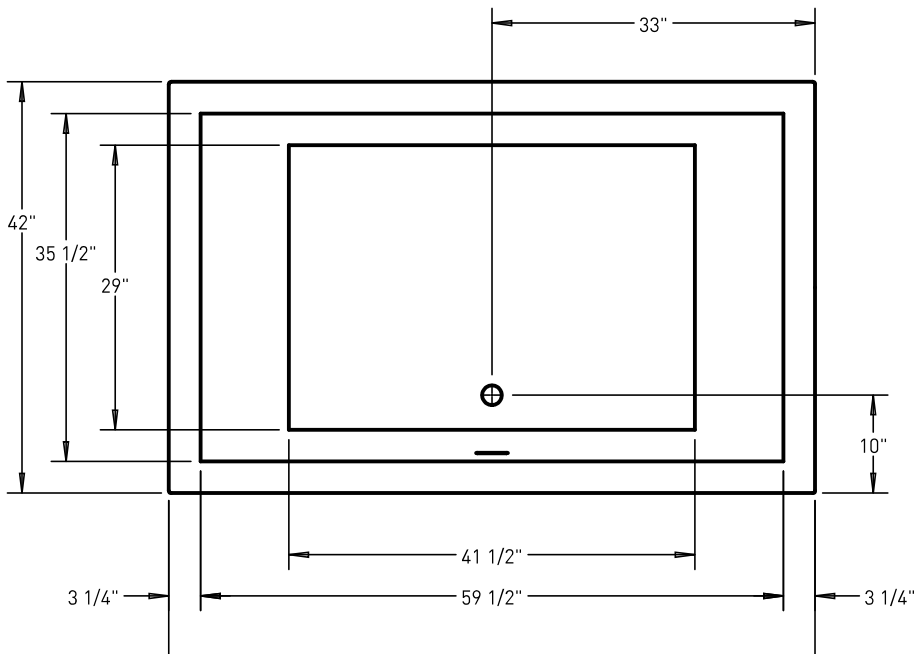

RECOMMENDED OPERATING GALLONS

Minimum: 55

Maximum: 110

JETTACORP.COM

J55L

Affinity Collection **KNOX**

JETTA SOAK HYDROTHERAPY | 66" X 42" X 21" | CENTER DRAIN

Note: optional pump/blower positions available.

Subtract 1" from length and width dimensions Actual cut out dimension 65" x 41"

SHIPPING WEIGHT 155 lbs

**Required only if optional mood or LED light is specified

INSTALLATION: MEASURE TUB BEFORE BUILDING TUB DECK.