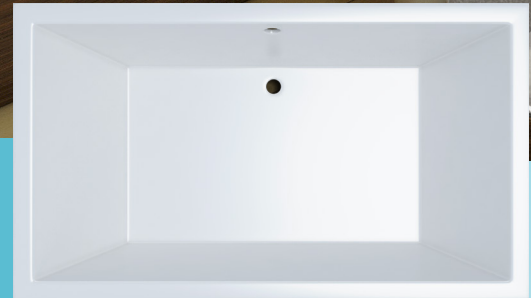

Affinity Collection

J55L

66" X 42" X 21"

CENTER DRAIN

JETTASOAK
HYDROTHERAPY

JETTA

KNOX

66" X 42" X 21" - RECTANGLE (2 PERSON)

FEATURES

- Suitable for drop-in or undermount applications
- High gloss/high impact acrylic
- Totally insulated with polyurethane foam
- Pre-leveled lip
- Slip resistant bottom
- Linear drain
- 10 year limited factory warranty

JettaWarm is a surface heating system secured beneath the acrylic in a blanket of insulation to provides gentle warmth on the back rest of your tub before your bath begins.

Activates in minutes, bathers can relax from the moment they enter the tub. Soaker tubs have full backrest coverage, while a whirlpool or combo has a system designed to wrap around the hydrotherapy features and warm the acrylic where you need it.

OPTIONS AVAILABLE

- Mood or LED light
- Spa pillows
- 6" acrylic grab bars
- JettaWARM Heated Backrest 

COLORS AVAILABLE

Standard Color: White

Decorator Colors*: Bone, Biscuit, Black, Ice Grey

*Require additional lead time