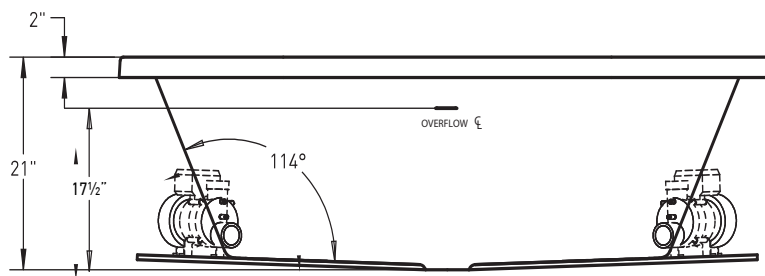

J55L

Affinity Collection **KNOX**

JETTA SOAK HYDROTHERAPY | 66" X 42" X 21" | CENTER DRAIN

Note: optional pump/blower positions available.

ELECTRICAL SPECIFICATIONS**

Required Electrical Service
110/115 Volts | 15 amp GFI

CODES/STANDARDS APPLICABLE

Specific model meets or exceeds the requirements for the following standards: ANSI, ASME.

DROP-IN CUT OUT DIMENSIONS

Subtract 1" from length and width dimensions Actual cut out dimension 65" x 41"

SHIPPING WEIGHT 155 lbs

**Required only if optional mood or LED light is specified

INSTALLATION: MEASURE TUB BEFORE BUILDING TUB DECK.

For best results, Jetta Corporation recommends 1"-3" of mortar bedding under the tub base for maximum support. Contact Jetta for details.

Dimensional variance on drawings may be +/- 1/2 inch and are subject to change without notice.

JETTACORP.COM

© 2020 Jetta Corporation. All rights reserved. Specifications are subject to change without notice.
REV 09/2020

TECHNICAL SPECIFICATIONS