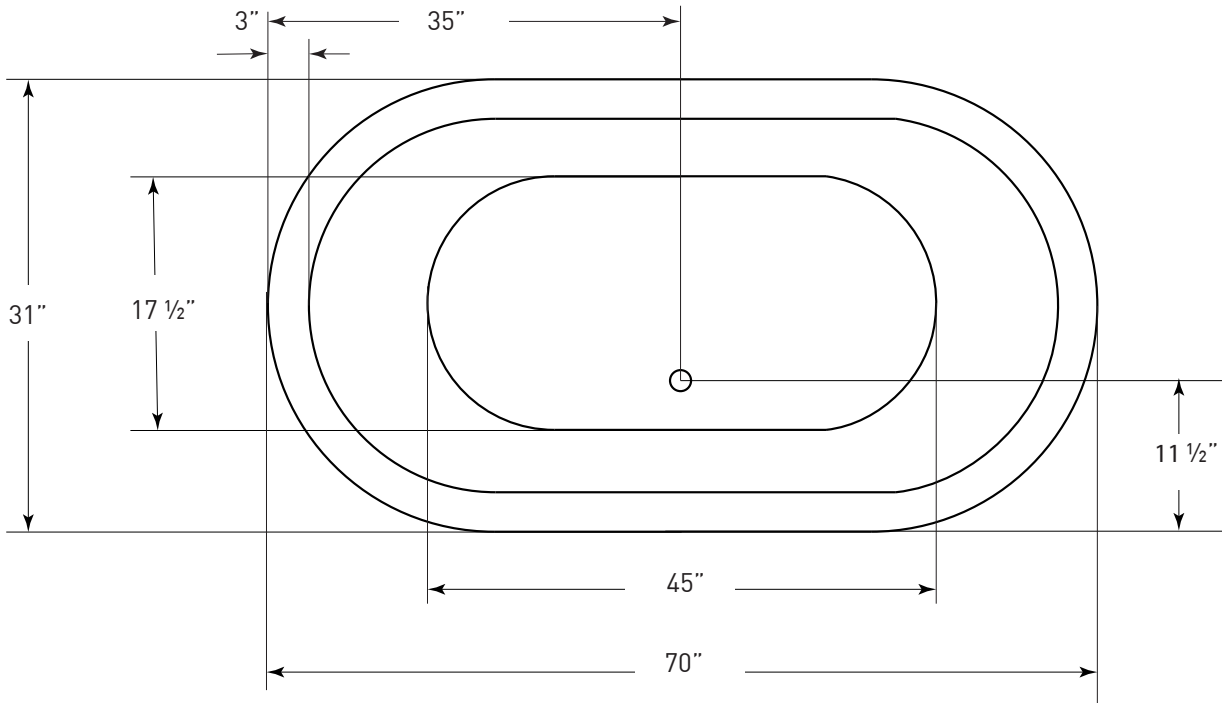

# PENELOPE

**(ADEP-RR)** 70" x 31" x 24"  
CAPACITY: 56 GALLONS

- Double ended pedestal tub with white base
- Freestanding

## PENELOPE *ADEP-RR*

70" x 31" x 24"

JETTACORP.COM

**INSTALLATION: Measure tub before installing.**  
Dimensional variance on drawings may be +/- 1/2 inch and are subject to change without notice

© 2019 Jetta Corporation. All rights reserved.  
Specifications are subject to change without notice.  
REV 04/2019