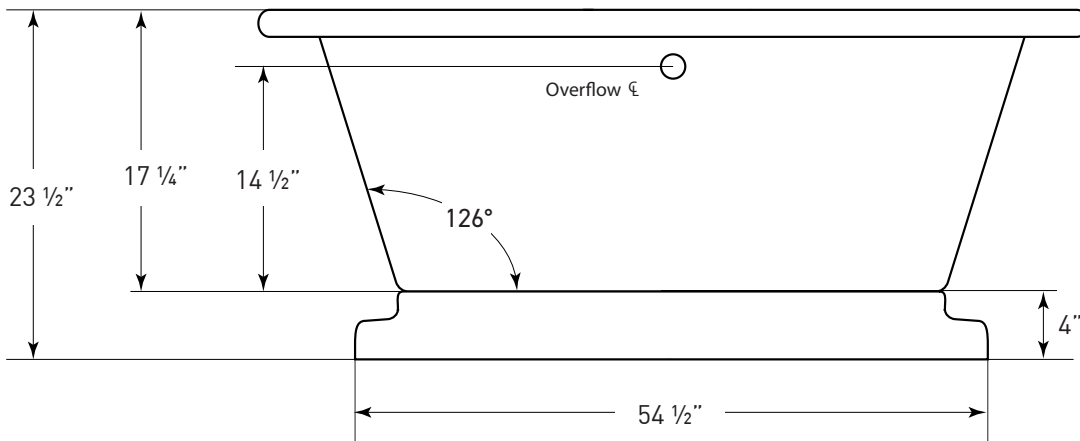

# PENELOPE

**(ADEP-RR)** 70" x 31" x 24"  
CAPACITY: 56 GALLONS

- Double ended pedestal tub with white base
- Freestanding

## PENELOPE *ADEP-RR*

70" x 31" x 24"

JETTACORP.COM

**INSTALLATION: Measure tub before installing.**  
Dimensional variance on drawings may be +/- 1/2 inch and are subject to change without notice

© 2019 Jetta Corporation. All rights reserved.  
Specifications are subject to change without notice.  
REV 04/2019