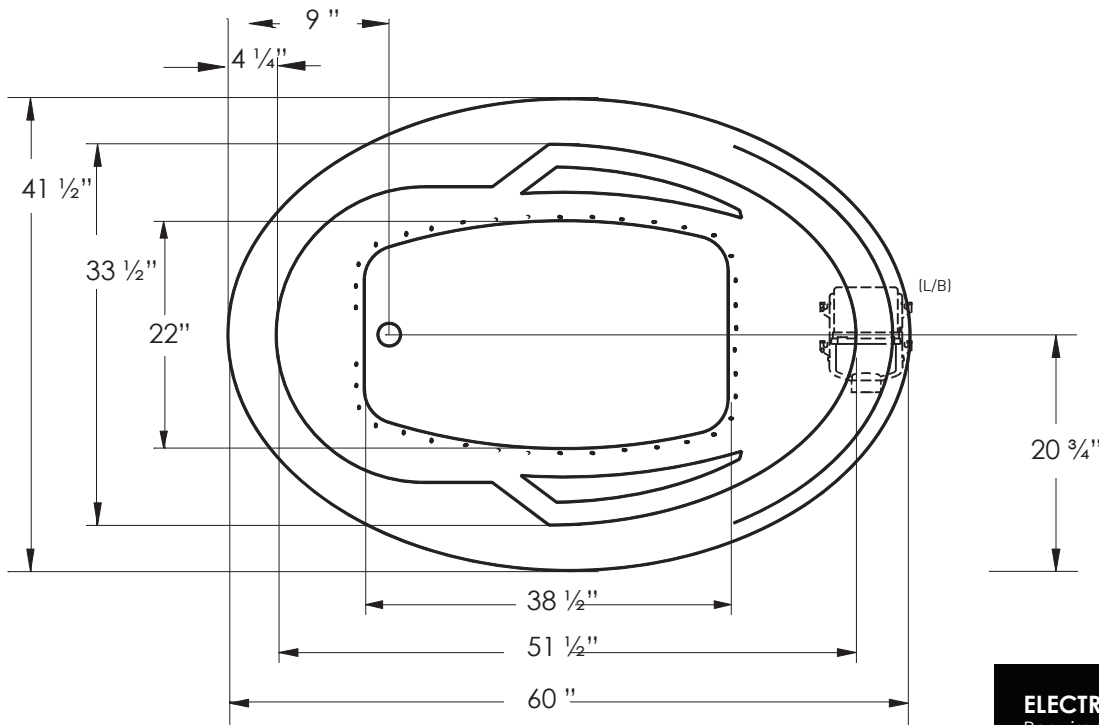

E20

Advantage Collection

CAPE COD

JETTA AIR HYDROTHERAPY | 60" x 42" x 26" | END DRAIN

ELECTRICAL SPECIFICATIONS

Required Electrical Service 110/115 Volts
Standard Air 20 amp GFI
Each blower must be protected by a dedicated GFI breaker (refer to local codes).

CODES/STANDARDS APPLICABLE

Specific model meets or exceeds the requirements for the following standards: ANSI, ASME

SUGGESTED BLOWER ACCESS PANEL

Suggested access size 20" x 12"
Actual size may vary depending on distance of access to blower location.

DROP-IN CUT OUT DIMENSIONS

Template provided with tub or upon request.

SHIPPING WEIGHT 156 lbs

*L/B blower position is standard.
Custom blower locations available upon request.

INSTALLATION: MEASURE TUB BEFORE BUILDING TUB DECK.

For best results, Jetta Corporation recommends 1"-3" of mortar bedding under the tub base for maximum support. Contact Jetta for details. Dimensional variance on drawings may be +/- 1/2 inch and are subject to change without notice.

JETTACORP.COM