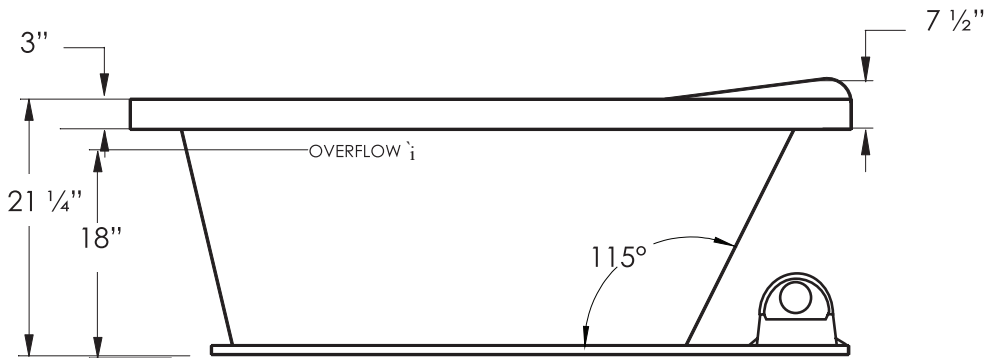

E20

Advantage Collection

CAPE COD

JETTA AIR HYDROTHERAPY | 60" x 42" x 26" | END DRAIN

ELECTRICAL SPECIFICATIONS

Required Electrical Service 110/115 Volts
Standard Air 20 amp GFI
Each blower must be protected by a dedicated GFI breaker (refer to local codes).

CODES/STANDARDS APPLICABLE

Specific model meets or exceeds the requirements for the following standards: ANSI, ASME

SUGGESTED BLOWER ACCESS PANEL

Suggested access size 20" x 12"
Actual size may vary depending on distance of access to blower location.

DROP-IN CUT OUT DIMENSIONS

Template provided with tub or upon request.

SHIPPING WEIGHT 156 lbs

*L/B blower position is standard.
Custom blower locations available upon request.

INSTALLATION: MEASURE TUB BEFORE BUILDING TUB DECK.

For best results, Jetta Corporation recommends 1"-3" of mortar bedding under the tub base for maximum support. Contact Jetta for details. Dimensional variance on drawings may be +/- 1/2 inch and are subject to change without notice.

JETTACORP.COM