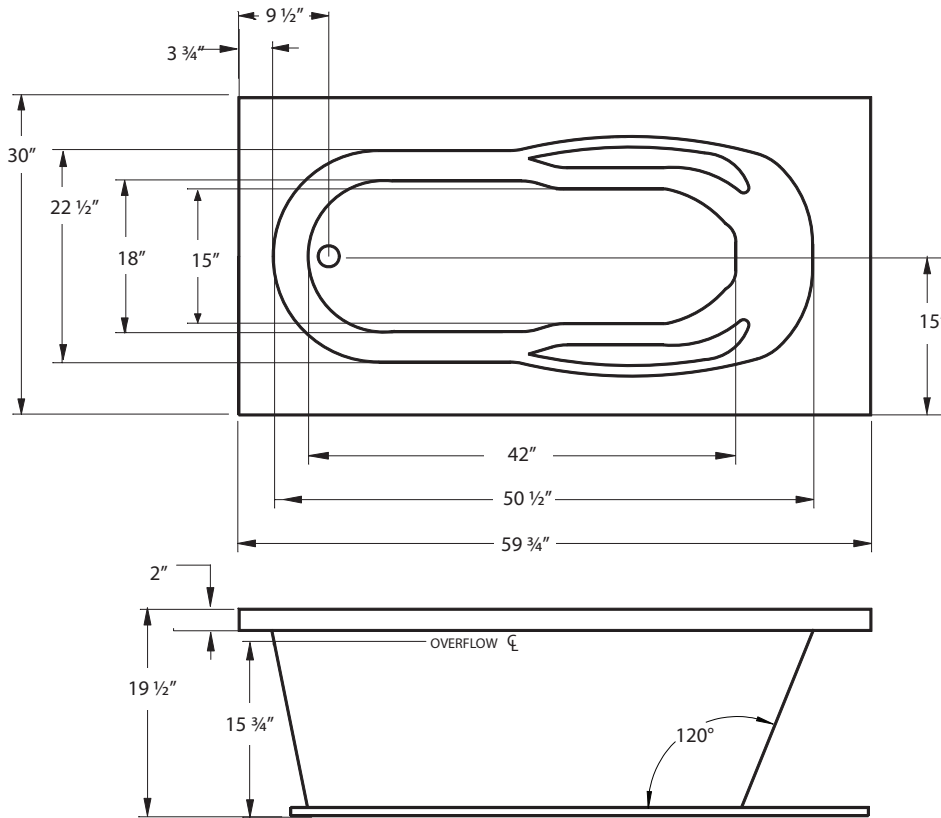

THIS TUB COMES IN THE FOLLOWING LINES

CLASSIC

BAHAMA J-27

60" X 30" X 20" END DRAIN

JETTASOAK
HYDROTHERAPY

RECTANGLE • 1 PERSON

OPERATING GALLONS
REGULAR USAGE - 35 GAL.

FEATURES

JETTAWARM begins.

JettaWarm is a surface heating system secured beneath the acrylic in a blanket of insulation to provides gentle warmth on the back rest of your tub before your bath

Activates in minutes, bathers can relax from the moment they enter the tub. Soaker tubs have full backrest coverage, while a whirlpool or combo has a system designed to wrap around the hydrotherapy features and warm the acrylic where you need it.

J-27

Classic Collection BAHAMA

JETTA SOAK HYDROTHERAPY | 60" X 30" X 20" | END DRAIN

ELECTRICAL SPECIFICATIONS*

Required Electrical Service
110/115 Volts | 15 amp GFI

CODES/STANDARDS APPLICABLE

Specific model meets or exceeds the requirements for the following standards: ANSI, ASME

DROP-IN CUT OUT DIMENSIONS

Subtract 1" from length and width dimensions
Actual cut out dimension 59" x 29"

SHIPPING WEIGHT 139 lbs

*Required only if optional mood or LED light is specified

INSTALLATION: MEASURE TUB BEFORE BUILDING TUB DECK.