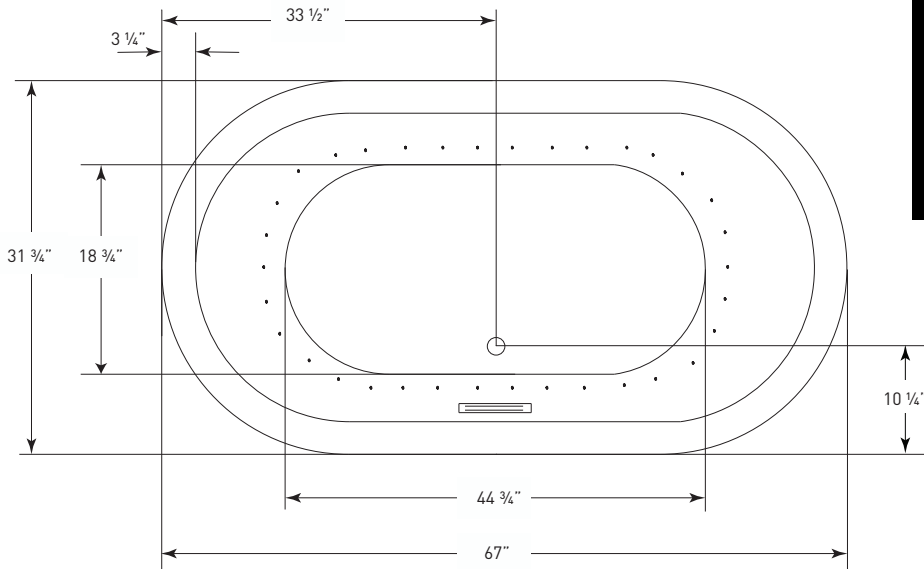

TECHNICAL SPECIFICATIONS

PANDORA *J61*

67" x 32" x 23" OVAL AIR

ELECTRICAL SPECIFICATIONS

Required Electrical Service 110/115 Volts
Standard Air 20 amp GFI

The blower must be protected by a dedicated GFI breaker (refer to local codes). Cannot be more than 15 ft from the tub with no more than 6 directional changes.

CODES/STANDARDS APPLICABLE

Specific model meets or exceeds the requirements for the following standards: ANSI, ASME

**BLOWER MUST BE
REMOTE MOUNTED**

JETTA

JETTACORP.COM

INSTALLATION: Measure tub before installing.
Dimensional variance on drawings may be +/- 1/2 inch and are subject to change without notice

© 2018 Jetta Corporation. All rights reserved.
Specifications are subject to change without notice.
REV 04/2021