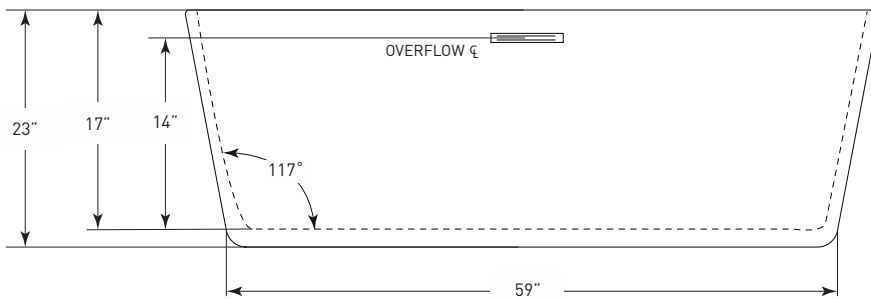

TECHNICAL SPECIFICATIONS

PANDORA *J61*

67" x 32" x 23" OVAL AIR

ELECTRICAL SPECIFICATIONS

Required Electrical Service 110/115 Volts
Standard Air 20 amp GFI

The blower must be protected by a dedicated GFI breaker (refer to local codes). Cannot be more than 15 ft from the tub with no more than 6 directional changes.

CODES/STANDARDS APPLICABLE

Specific model meets or exceeds the requirements for the following standards: ANSI, ASME

**BLOWER MUST BE
REMOTE MOUNTED**

JETTA

JETTACORP.COM

INSTALLATION: Measure tub before installing.
Dimensional variance on drawings may be +/- 1/2 inch and are subject to change without notice

© 2018 Jetta Corporation. All rights reserved.
Specifications are subject to change without notice.
REV 04/2021