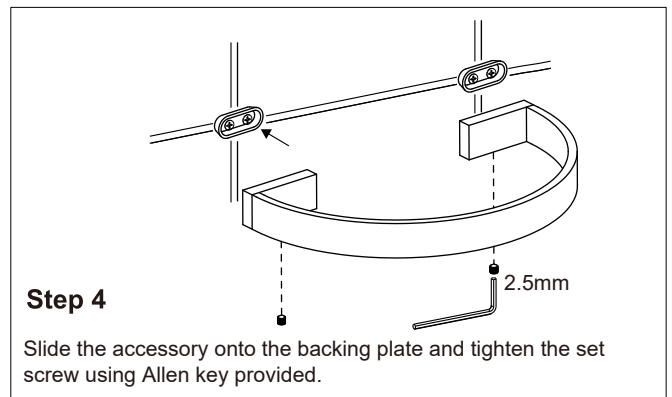

COLOGNE COLLECTION

CURVED TOWEL RING

255463

Tools required for installation

Level

Pencil

Screwdriver

Drill