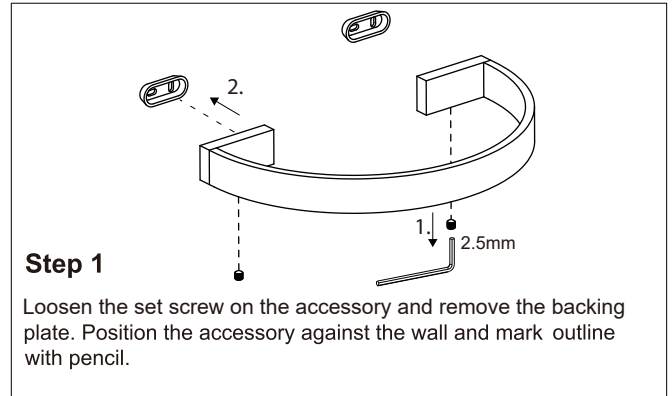

COLOGNE COLLECTION

CURVED TOWEL RING

255463

Tools required for installation

Level

Pencil

Screwdriver

Drill