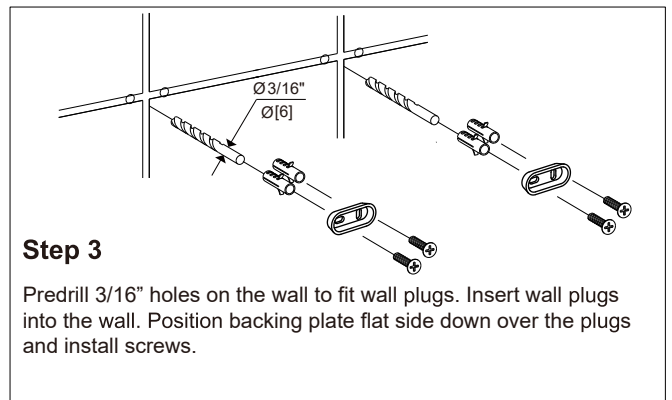

COLOGNE COLLECTION

CURVED TOWEL RING

255463

Tools required for installation

Level

Pencil

Screwdriver

Drill