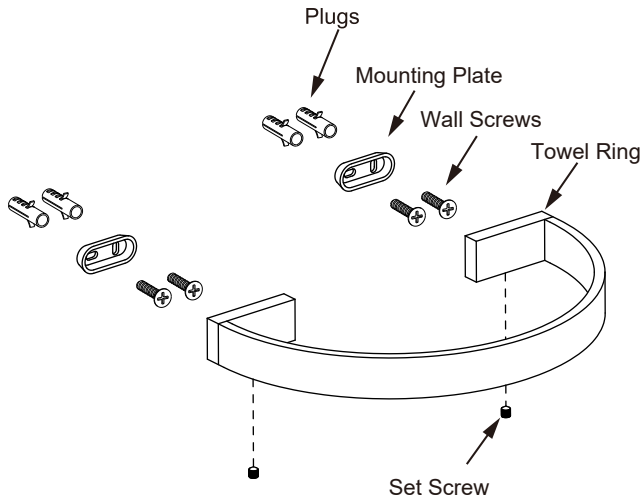

COLOGNE COLLECTION

CURVED TOWEL RING

255463

Tools required for installation

Level

Pencil

Screwdriver

Drill