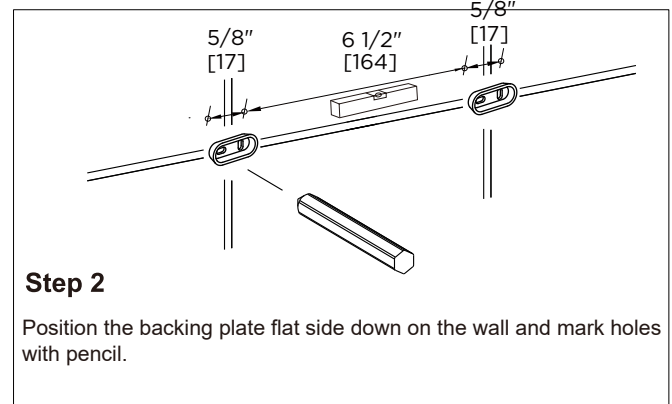

COLOGNE COLLECTION

CURVED TOWEL RING

255463

Tools required for installation

Level

Pencil

Screwdriver

Drill