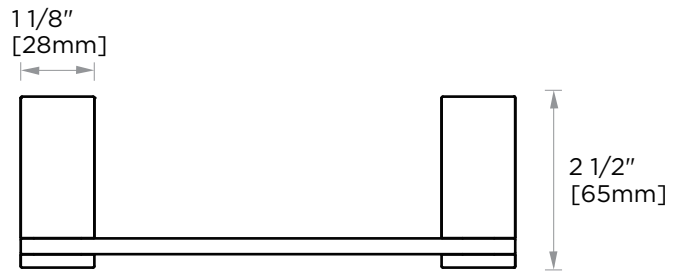

NOTE: Dimensions and specifications are subject to change without notice.