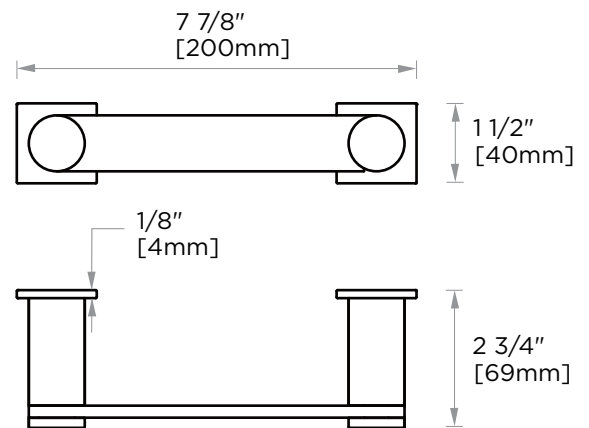

PORTO COLLECTION

Large Round Rosette
137RDLG 48X10mm

Small Square Rosette
277SQSM 40X4mm

Large Square Rosette
277SQLG 45X12mm

NOTE: Dimensions and specifications are subject to change without notice.