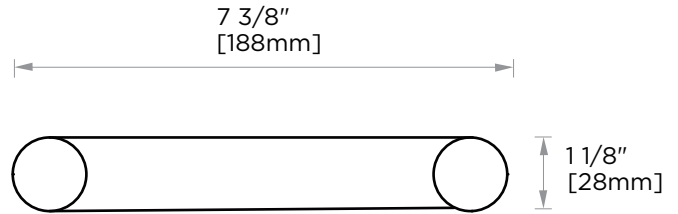

NOTE: Dimensions and specifications are subject to change without notice.