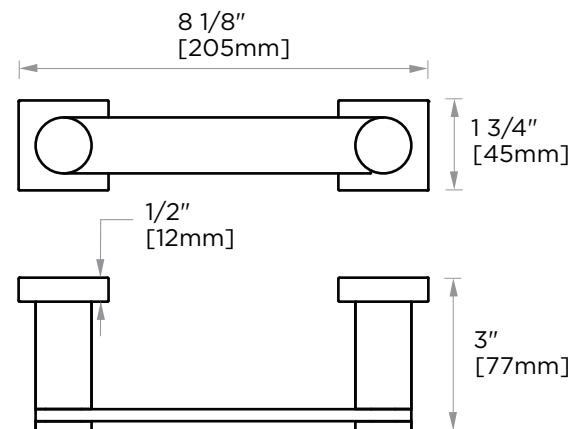

PORTO COLLECTION

Large Round Rosette
137RDLG 48X10mm

Small Square Rosette
277SQSM 40X4mm

Large Square Rosette
277SQLG 45X12mm

NOTE: Dimensions and specifications are subject to change without notice.