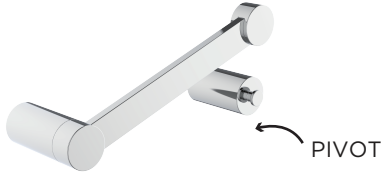

Includes Rosette : 40X4mm

Without Rosette

With Rosette

PORTO COLLECTION

PIVOT TISSUE HOLDER

137158

PRODUCT NAME: PIVOT TISSUE HODLER

PRODUCT CODE: 137158

MATERIAL: All-brass construction

KEY FEATURES: Contemporary design.
Round and linear geometries.
Sleek modern aesthetic.

STOCKED FINISHES:

- Polished Chrome (99)
- Brushed Nickel (81)
- Polished Nickel (68)
- Matte Black (48)