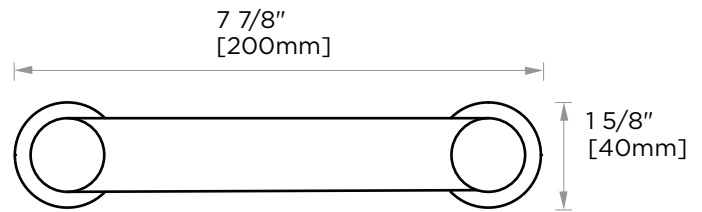

NOTE: Dimensions and specifications are subject to change without notice.