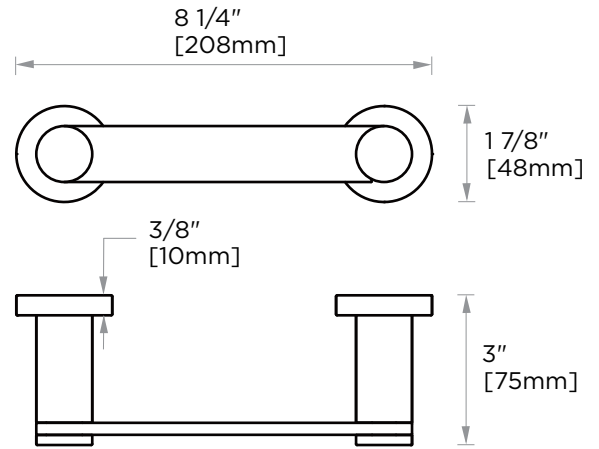

PORTO COLLECTION

Large Round Rosette
137RDLG 48X10mm

Small Square Rosette
277SQSM 40X4mm

Large Square Rosette
277SQLG 45X12mm

NOTE: Dimensions and specifications are subject to change without notice.