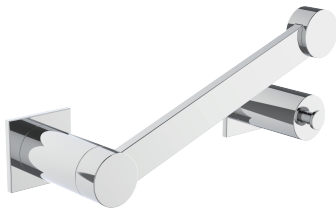

Includes Rosette : 40X4mm

Without Rosette

With Rosette

PORTO COLLECTION

PIVOT TISSUE HOLDER

137158

PRODUCT NAME: PIVOT TISSUE HODLER

PRODUCT CODE: 137158

MATERIAL: All-brass construction

KEY FEATURES: Contemporary design.
Round and linear geometries.
Sleek modern aesthetic.

STOCKED FINISHES:

- Polished Chrome (99)
- Brushed Nickel (81)
- Polished Nickel (68)
- Matte Black (48)

PORTO COLLECTION

Large Round Rosette
137RDLG 48X10mm

Small Square Rosette
277SQSM 40X4mm

Large Square Rosette
277SQLG 45X12mm

NOTE: Dimensions and specifications are subject to change without notice.