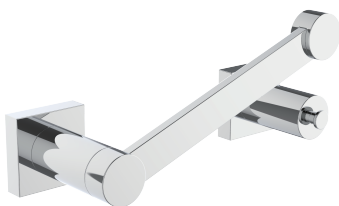

Includes Rosette : 40X4mm

Without Rosette

With Rosette

PORTO COLLECTION

PIVOT TISSUE HOLDER

137158

PRODUCT NAME: PIVOT TISSUE HODLER

PRODUCT CODE: 137158

MATERIAL: All-brass construction

KEY FEATURES: Contemporary design.
Round and linear geometries.
Sleek modern aesthetic.

STOCKED FINISHES:

- Polished Chrome (99)
- Brushed Nickel (81)
- Polished Nickel (68)
- Matte Black (48)

PORTO COLLECTION

Large Round Rosette
137RDLG 48X10mm

Small Square Rosette
277SQSM 40X4mm

Large Square Rosette
277SQLG 45X12mm

NOTE: Dimensions and specifications are subject to change without notice.