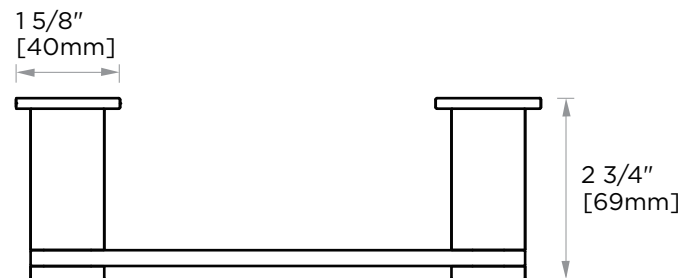

NOTE: Dimensions and specifications are subject to change without notice.