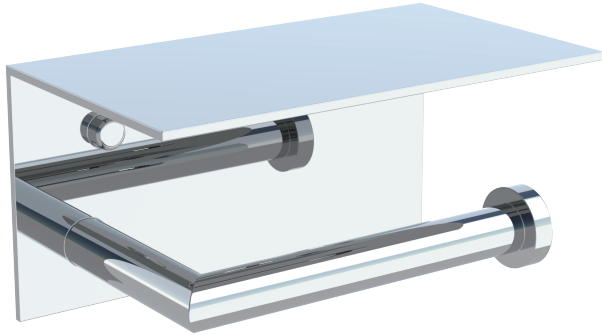

## OSLO COLLECTION TISSUE HOLDER WITH SHELF 144159

**PRODUCT NAME:** TISSUE HOLDER WITH SHELF

**PRODUCT CODE:** 144159

**MATERIAL:** All-brass construction

**KEY FEATURES:** Contemporary design.  
Round minimalist look.