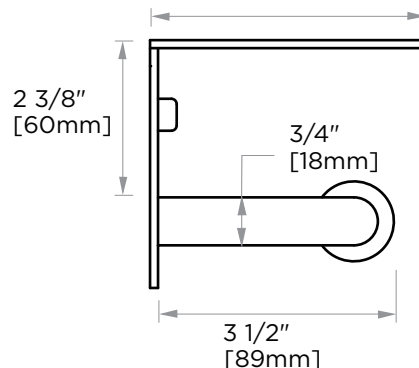

## OSLO COLLECTION TISSUE HOLDER WITH SHELF 144159

**PRODUCT NAME:** TISSUE HOLDER WITH SHELF

**PRODUCT CODE:** 144159

**MATERIAL:** All-brass construction

**KEY FEATURES:** Contemporary design.  
Round minimalist look.