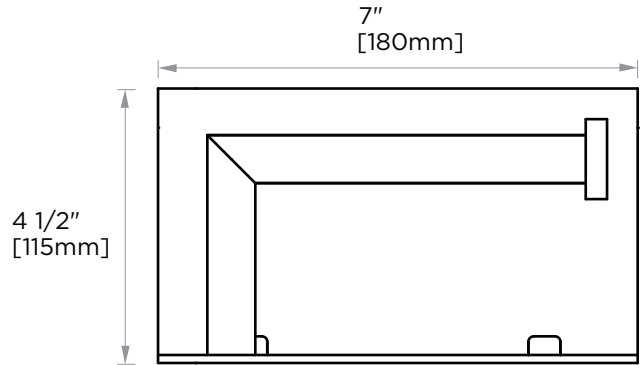

## OSLO COLLECTION TISSUE HOLDER WITH SHELF 144159

**PRODUCT NAME:** TISSUE HOLDER WITH SHELF

**PRODUCT CODE:** 144159

**MATERIAL:** All-brass construction

**KEY FEATURES:** Contemporary design.  
Round minimalist look.