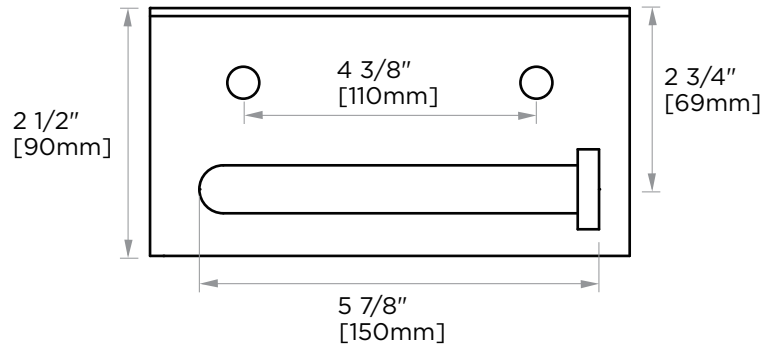

## OSLO COLLECTION TISSUE HOLDER WITH SHELF 144159

**PRODUCT NAME:** TISSUE HOLDER WITH SHELF

**PRODUCT CODE:** 144159

**MATERIAL:** All-brass construction

**KEY FEATURES:** Contemporary design.  
Round minimalist look.