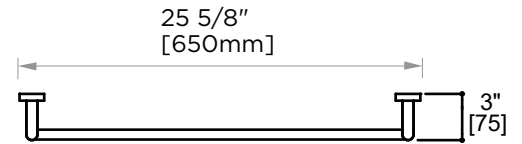

## OSLO COLLECTION TOWEL LADDER 24" 144455

**PRODUCT NAME:** TOWEL LADDER 24"

**PRODUCT CODE:** 144455

**MATERIAL:** All-brass construction

**KEY FEATURES:** Contemporary design.  
Round minimalist look.

**STOCKED FINISHES:**