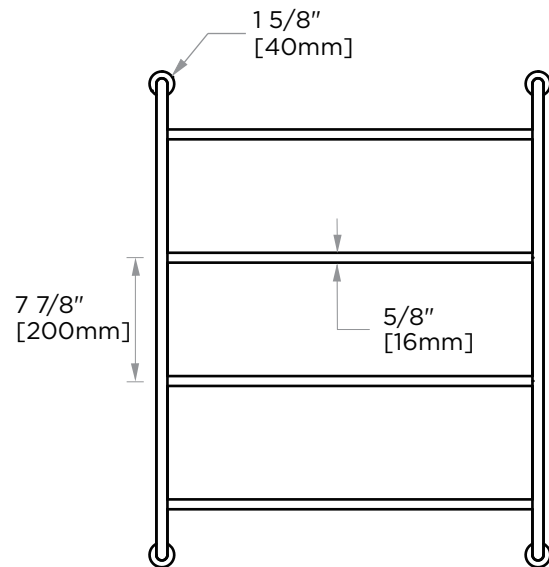

## OSLO COLLECTION TOWEL LADDER 24" 144455

**PRODUCT NAME:** TOWEL LADDER 24"

**PRODUCT CODE:** 144455

**MATERIAL:** All-brass construction

**KEY FEATURES:** Contemporary design.  
Round minimalist look.

**STOCKED FINISHES:**

NOTE: Dimensions and specifications are subject to change without notice.