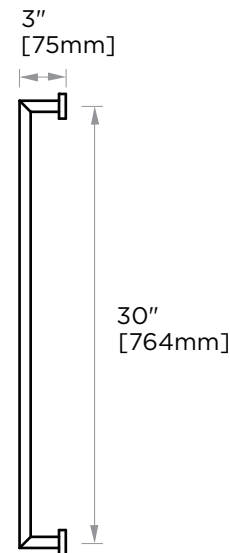

## OSLO COLLECTION TOWEL LADDER 24" 144455

**PRODUCT NAME:** TOWEL LADDER 24"

**PRODUCT CODE:** 144455

**MATERIAL:** All-brass construction

**KEY FEATURES:** Contemporary design.  
Round minimalist look.

**STOCKED FINISHES:**

NOTE: Dimensions and specifications are subject to change without notice.