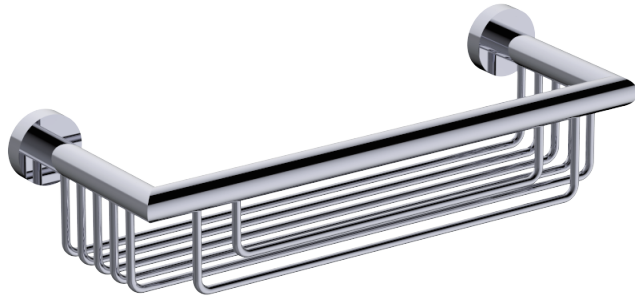

OSLO COLLECTION
SHOWER BASKET
144602

PRODUCT NAME: SHOWER BASKET

PRODUCT CODE: 144602

MATERIAL: All-brass construction

KEY FEATURES: Contemporary design.
Round minimalist look.

STOCKED FINISHES:

- Polished Chrome (99)
- Brushed Nickel (81)
- Matte Black (48)