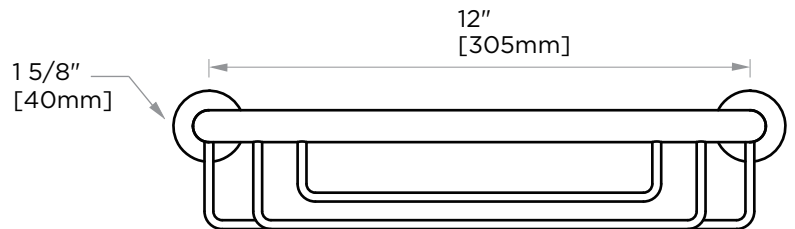

NOTE: Dimensions and specifications are subject to change without notice.