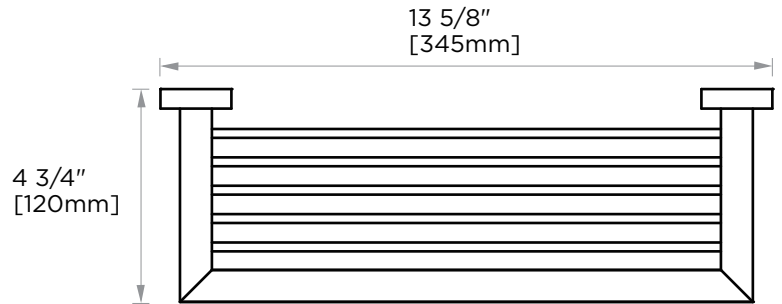

NOTE: Dimensions and specifications are subject to change without notice.