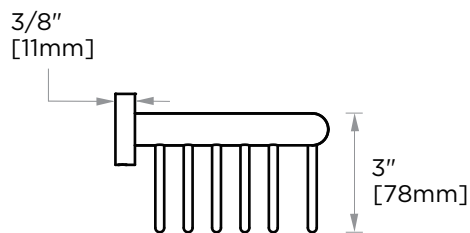

NOTE: Dimensions and specifications are subject to change without notice.