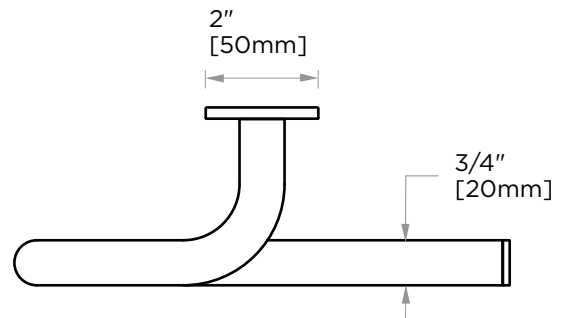

WARRANTY:

Lifetime Limited (Residential Use)
One Year (Commercial Use)

NOTE: Dimensions and specifications are subject to change without notice.