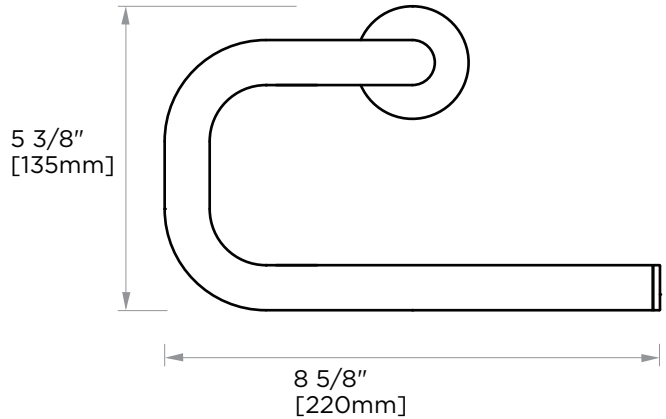

## NICE COLLECTION TOWEL RING 170465

**PRODUCT NAME:** TOWEL RING

**PRODUCT CODE:** 170465

**MATERIAL:** All-brass construction

**KEY FEATURES:** Contemporary design.  
Soft, curved brass with thin rosettes