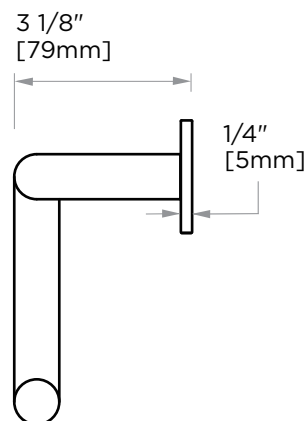

WARRANTY:

Lifetime Limited (Residential Use)
One Year (Commercial Use)

NOTE: Dimensions and specifications are subject to change without notice.