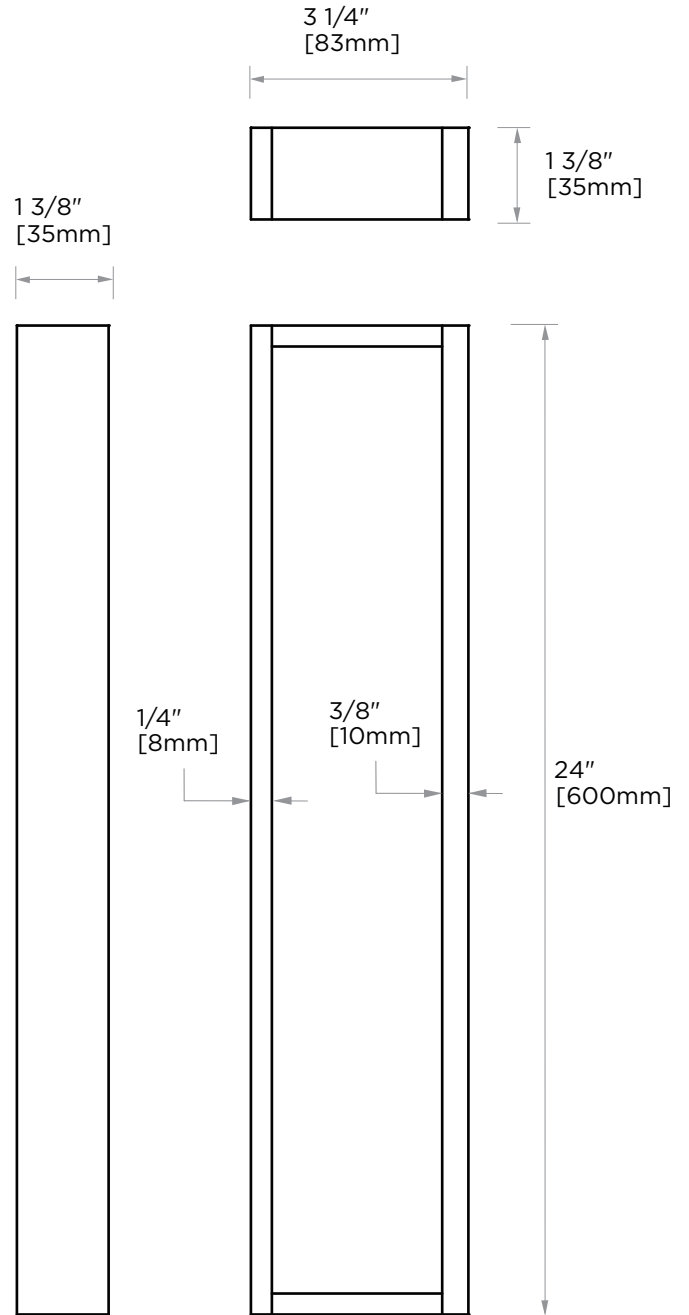

**BERLIN COLLECTION**  
**TOWEL BAR 24"**  
232240

**PRODUCT NAME:** TOWEL BAR 24"

**PRODUCT CODE:** 232240

**MATERIAL:** All-brass construction

**KEY FEATURES:** Contemporary design with solid bold rectangular geometry.