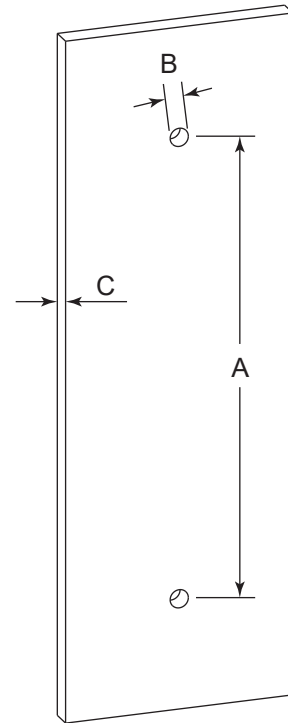

BERLIN COLLECTION SINGLE SHOWER DOOR HANDLE 2327512

PRODUCT NAME: SINGLE SHOWER DOOR HANDLE

PRODUCT CODE: 2327512

MATERIAL: All-brass construction

KEY FEATURES: Contemporary design with solid bold rectangular geometry.

NOTE: Dimensions and specifications are subject to change without notice.

HANDLES INFO

Components Included		
①	Handle	X1
②	Set Screw M6	X2
③	Fixing Bracket	X2
④	Rubber Gasket	X4

Mounting Kits Included

	X1	Allen Key
---	----	-----------

GLASS INFO

Glass Hole C-C Distance		
A	8"/203mm	8" Shower Door Handle
	12"/305mm	12" Shower Door Handle
	18"/457mm	18" Shower Door Handle
	24"/610mm	24" Shower Door Handle
	36"/914mm	36" Shower Door Handle
B	1/2" (12mm)	Glass Hole Diameter
C	6-12mm	Glass Thickness