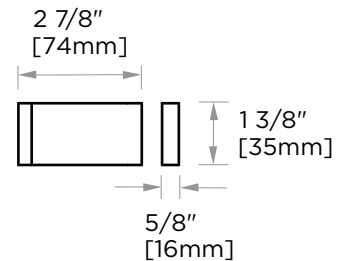

BERLIN COLLECTION SINGLE SHOWER DOOR HANDLE 2327512

PRODUCT NAME: SINGLE SHOWER DOOR HANDLE

PRODUCT CODE: 2327512

MATERIAL: All-brass construction

KEY FEATURES: Contemporary design with solid bold rectangular geometry.

NOTE: Dimensions and specifications are subject to change without notice.

HANDLES INFO

Components Included		
①	Handle	X1
②	Set Screw M6	X2
③	Fixing Bracket	X2
④	Rubber Gasket	X4

Mounting Kits Included

	X1	Allen Key
---	----	-----------

GLASS INFO

Glass Hole C-C Distance		
A	8"/203mm	8" Shower Door Handle
	12"/305mm	12" Shower Door Handle
	18"/457mm	18" Shower Door Handle
	24"/610mm	24" Shower Door Handle
	36"/914mm	36" Shower Door Handle
B	1/2" (12mm)	Glass Hole Diameter
C	6-12mm	Glass Thickness

* Can be used with extension kit for thicker doors

NOTE: Dimensions and specifications are subject to change without notice.