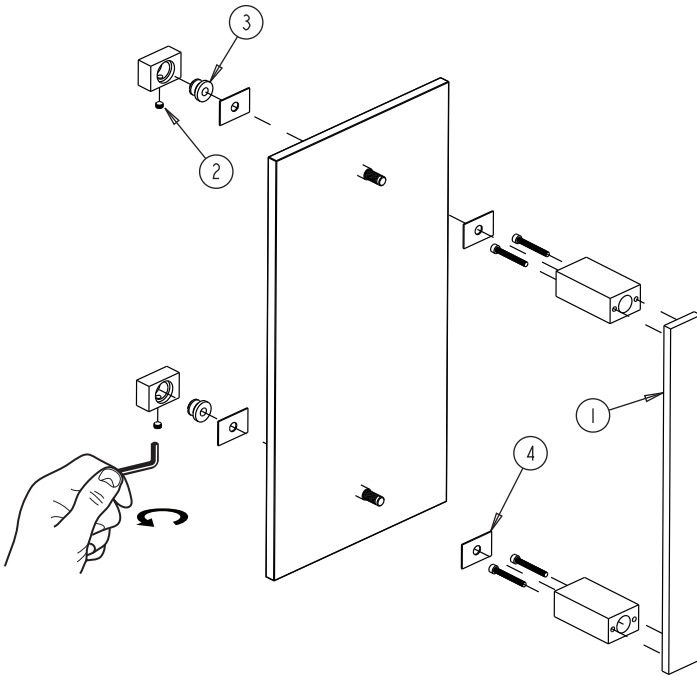

BERLIN COLLECTION SINGLE SHOWER DOOR HANDLE 2327512

PRODUCT NAME: SINGLE SHOWER DOOR HANDLE

PRODUCT CODE: 2327512

MATERIAL: All-brass construction

KEY FEATURES: Contemporary design with solid bold rectangular geometry.

NOTE: Dimensions and specifications are subject to change without notice.

HANDLES INFO

Components Included		
①	Handle	X1
②	Set Screw M6	X2
③	Fixing Bracket	X2
④	Rubber Gasket	X4

Mounting Kits Included

	X1	Allen Key
---	----	-----------

GLASS INFO

Glass Hole C-C Distance		
A	8"/203mm	8" Shower Door Handle
	12"/305mm	12" Shower Door Handle
	18"/457mm	18" Shower Door Handle
	24"/610mm	24" Shower Door Handle
	36"/914mm	36" Shower Door Handle
B	1/2" (12mm)	Glass Hole Diameter
C	6-12mm	Glass Thickness