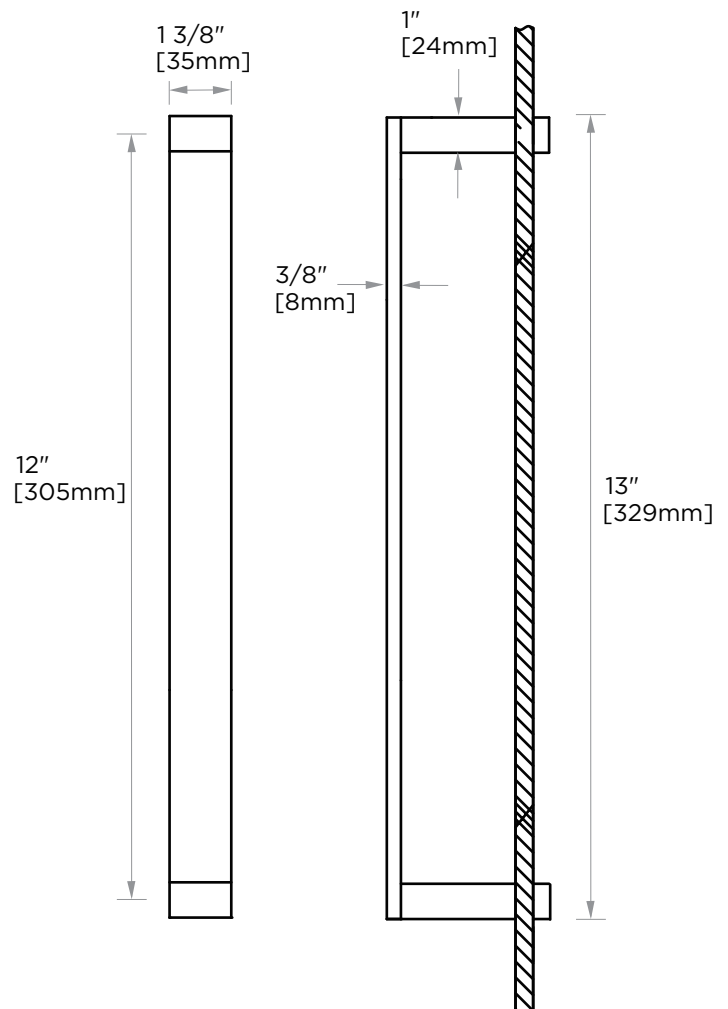

BERLIN COLLECTION SINGLE SHOWER DOOR HANDLE 2327512

PRODUCT NAME: SINGLE SHOWER DOOR HANDLE

PRODUCT CODE: 2327512

MATERIAL: All-brass construction

KEY FEATURES: Contemporary design with solid bold rectangular geometry.

NOTE: Dimensions and specifications are subject to change without notice.

HANDLES INFO

Components Included		
①	Handle	X1
②	Set Screw M6	X2
③	Fixing Bracket	X2
④	Rubber Gasket	X4

Mounting Kits Included

	X1	Allen Key
---	----	-----------

GLASS INFO

Glass Hole C-C Distance		
A	8"/203mm	8" Shower Door Handle
	12"/305mm	12" Shower Door Handle
	18"/457mm	18" Shower Door Handle
	24"/610mm	24" Shower Door Handle
	36"/914mm	36" Shower Door Handle
B	1/2" (12mm)	Glass Hole Diameter
C	6-12mm	Glass Thickness

* Can be used with extension kit for thicker doors

NOTE: Dimensions and specifications are subject to change without notice.