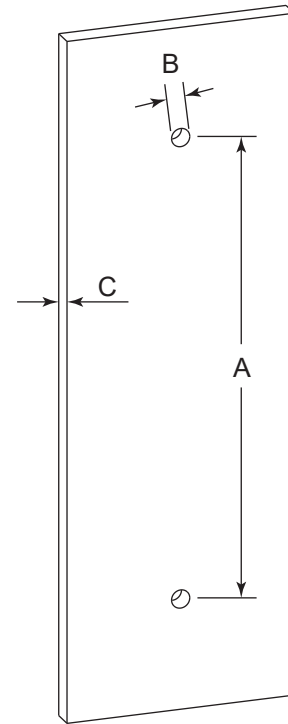

**BERLIN COLLECTION**  
**DOUBLE SHOWER**  
**DOOR HANDLE 36"**  
2327836

**PRODUCT NAME:** DOUBLE SHOWER DOOR HANDLE 36"

**PRODUCT CODE:** 2327836

**MATERIAL:** All-brass construction

**KEY FEATURES:** Contemporary design with solid bold rectangular geometry.

### HANDLES INFO

Components Included		
①	Handle A	X1
②	Handle B	X1
③	Fixing Bracket	X2
④	Rubber Gasket	X4
⑤	Set Screw M6	X2

Mounting Kits Included		
	X1	Allen Key

### GLASS INFO

Glass Hole C-C Distance		
A	8"/203mm	8" Shower Door Handle
	12"/305mm	12" Shower Door Handle
	18"/460mm	18" Shower Door Handle
	24"/610mm	24" Shower Door Handle
	36"/915mm	36" Shower Door Handle
B	1/2" (12mm)	Glass Hole Diameter
C	6-12mm	Glass Thickness