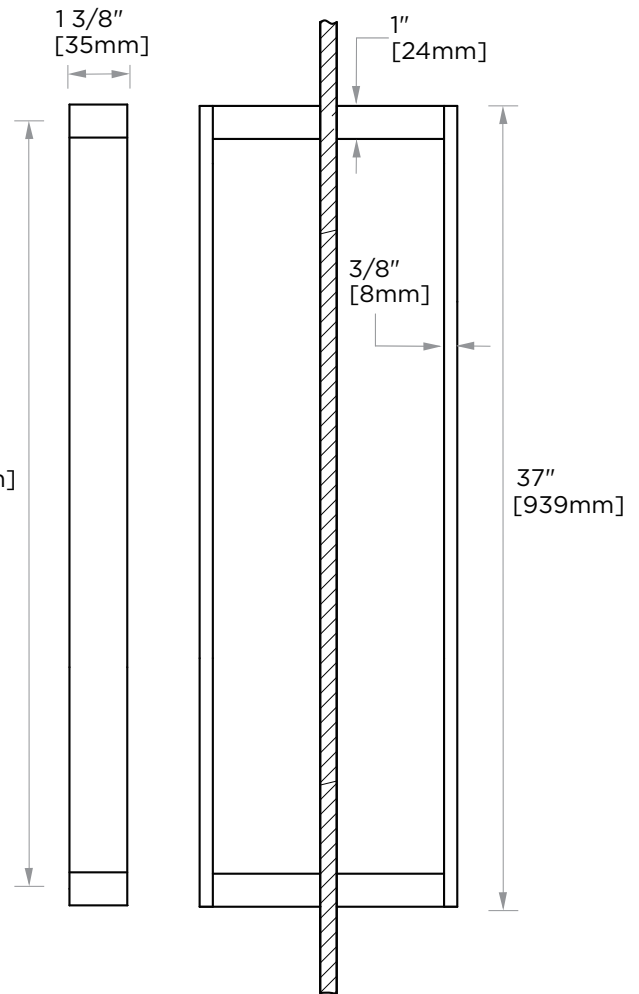

**BERLIN COLLECTION**  
**DOUBLE SHOWER**  
**DOOR HANDLE 36"**  
2327836

**PRODUCT NAME:** DOUBLE SHOWER DOOR HANDLE 36"

**PRODUCT CODE:** 2327836

**MATERIAL:** All-brass construction

**KEY FEATURES:** Contemporary design with solid bold rectangular geometry.

NOTE: Dimensions and specifications are subject to change without notice.

### GLASS INFO

Glass Hole C-C Distance		
A	8"/203mm	8" Shower Door Handle
	12"/305mm	12" Shower Door Handle
	18"/460mm	18" Shower Door Handle
	24"/610mm	24" Shower Door Handle
	36"/915mm	36" Shower Door Handle
B	1/2" (12mm)	Glass Hole Diameter
C	6-12mm	Glass Thickness