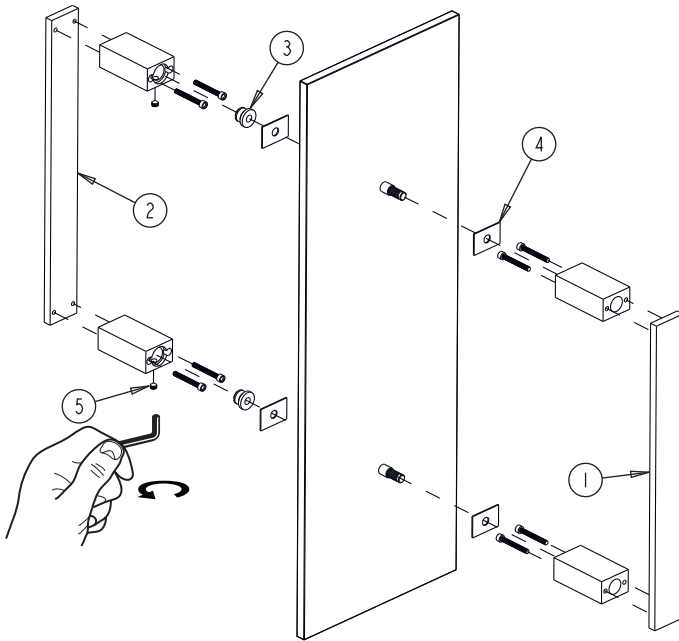

HANDLES INFO

Components Included		
①	Handle A	X1
②	Handle B	X1
③	Fixing Bracket	X2
④	Rubber Gasket	X4
⑤	Set Screw M6	X2

Mounting Kits Included		
	X1	Allen Key

GLASS INFO

Glass Hole C-C Distance		
A	8"/203mm	8" Shower Door Handle
	12"/305mm	12" Shower Door Handle
	18"/460mm	18" Shower Door Handle
	24"/610mm	24" Shower Door Handle
	36"/915mm	36" Shower Door Handle
B	1/2" (12mm)	Glass Hole Diameter
C	6-12mm	Glass Thickness

* Can be used with extension kit for thicker doors

NOTE: Dimensions and specifications are subject to change without notice.