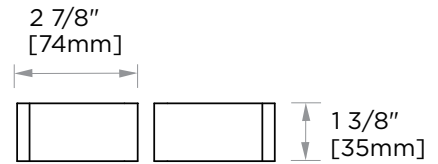

**BERLIN COLLECTION**  
**DOUBLE SHOWER**  
**DOOR HANDLE 36"**  
2327836

**PRODUCT NAME:** DOUBLE SHOWER DOOR HANDLE 36"

**PRODUCT CODE:** 2327836

**MATERIAL:** All-brass construction

**KEY FEATURES:** Contemporary design with solid bold rectangular geometry.

### GLASS INFO

Glass Hole C-C Distance		
A	8"/203mm	8" Shower Door Handle
	12"/305mm	12" Shower Door Handle
	18"/460mm	18" Shower Door Handle
	24"/610mm	24" Shower Door Handle
	36"/915mm	36" Shower Door Handle
B	1/2" (12mm)	Glass Hole Diameter
C	6-12mm	Glass Thickness