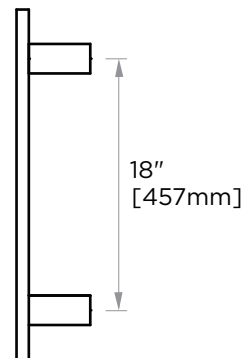

## MILAN COLLECTION CABINET PULLS 18" 254718

**PRODUCT NAME:** CABINET PULLS 18"

**PRODUCT CODE:** 254718

**MATERIAL:** All-brass construction

**KEY FEATURES:** Contemporary design. Clean linear statement combined with engineered curves.

NOTE: Dimensions and specifications are subject to change without notice.