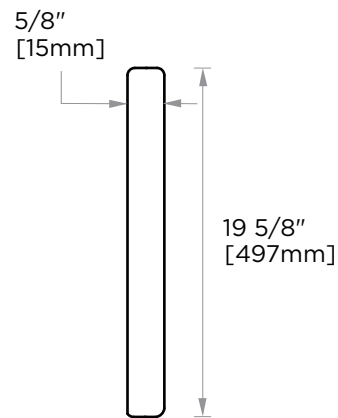

## MILAN COLLECTION CABINET PULLS 18" 254718

**PRODUCT NAME:** CABINET PULLS 18"

**PRODUCT CODE:** 254718

**MATERIAL:** All-brass construction

**KEY FEATURES:** Contemporary design. Clean linear statement combined with engineered curves.

NOTE: Dimensions and specifications are subject to change without notice.