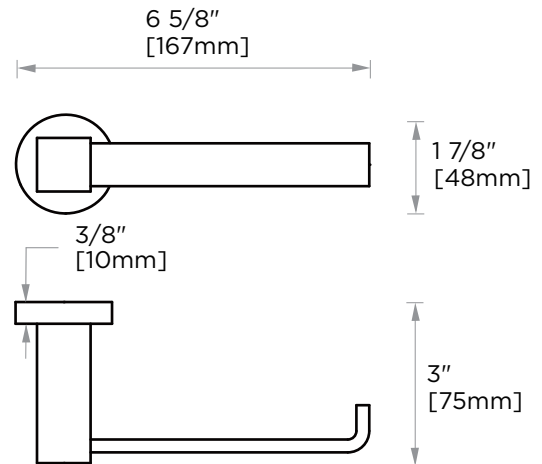

Lifetime Limited (Residential Use)
One Year (Commercial Use)

NOTE: Dimensions and specifications are subject to change without notice.

LISBON COLLECTION

Large Square Rosette
277SQLG 45X12mm

Small Round Rosette
137RDSM 40X4mm

Large Round Rosette
137RDLG 48X10mm

NOTE: Dimensions and specifications are subject to change without notice.