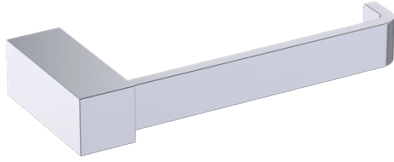

Includes Rosette : 40X4mm
Without Rosette

With Rosette

LISBON COLLECTION TISSUE HOLDER 277151

PRODUCT NAME: TISSUE HOLDER

PRODUCT CODE: 277151

MATERIAL: All-brass construction

KEY FEATURES: Contemporary design. Square base with clean and elongated lines.

Lifetime Limited (Residential Use)
One Year (Commercial Use)

NOTE: Dimensions and specifications are subject to change without notice.

LISBON COLLECTION

Large Square Rosette
277SQLG 45X12mm

Small Round Rosette
137RDSM 40X4mm

Large Round Rosette
137RDLG 48X10mm

NOTE: Dimensions and specifications are subject to change without notice.