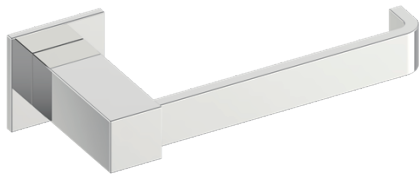

Includes Rosette : 40X4mm
Without Rosette

With Rosette

LISBON COLLECTION TISSUE HOLDER 277151

PRODUCT NAME: TISSUE HOLDER

PRODUCT CODE: 277151

MATERIAL: All-brass construction

KEY FEATURES: Contemporary design. Square base with clean and elongated lines.

Lifetime Limited (Residential Use)
One Year (Commercial Use)

NOTE: Dimensions and specifications are subject to change without notice.

LISBON COLLECTION

Large Square Rosette
277SQLG 45X12mm

Small Round Rosette
137RDSM 40X4mm

Large Round Rosette
137RDLG 48X10mm

NOTE: Dimensions and specifications are subject to change without notice.