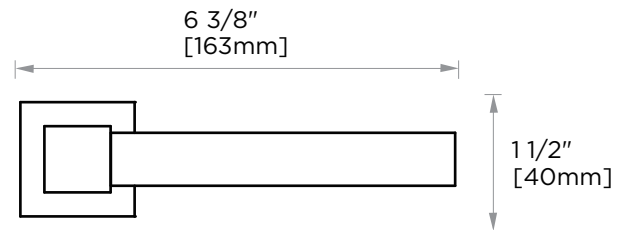

Includes Rosette : 40X4mm
Without Rosette

With Rosette

LISBON COLLECTION TISSUE HOLDER 277151

PRODUCT NAME: TISSUE HOLDER

PRODUCT CODE: 277151

MATERIAL: All-brass construction

KEY FEATURES: Contemporary design. Square base with clean and elongated lines.

Lifetime Limited (Residential Use)
One Year (Commercial Use)

NOTE: Dimensions and specifications are subject to change without notice.

LISBON COLLECTION

Large Square Rosette
277SQLG 45X12mm

Small Round Rosette
137RDSM 40X4mm

Large Round Rosette
137RDLG 48X10mm

NOTE: Dimensions and specifications are subject to change without notice.