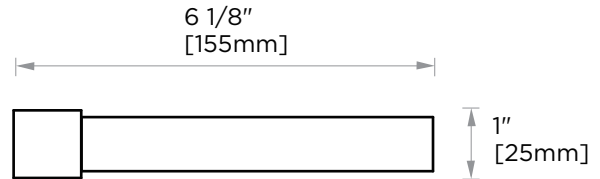

Includes Rosette : 40X4mm
Without Rosette

With Rosette

LISBON COLLECTION TISSUE HOLDER 277151

PRODUCT NAME: TISSUE HOLDER

PRODUCT CODE: 277151

MATERIAL: All-brass construction

KEY FEATURES: Contemporary design. Square base with clean and elongated lines.

Lifetime Limited (Residential Use)
One Year (Commercial Use)

NOTE: Dimensions and specifications are subject to change without notice.

LISBON COLLECTION

Large Square Rosette
277SQLG 45X12mm

Small Round Rosette
137RDSM 40X4mm

Large Round Rosette
137RDLG 48X10mm

NOTE: Dimensions and specifications are subject to change without notice.