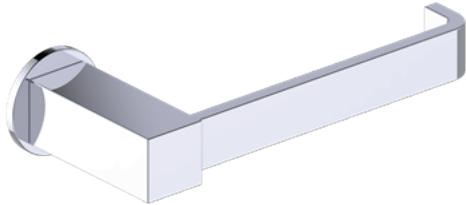

Includes Rosette : 40X4mm
Without Rosette

With Rosette

LISBON COLLECTION TISSUE HOLDER 277151

PRODUCT NAME: TISSUE HOLDER

PRODUCT CODE: 277151

MATERIAL: All-brass construction

KEY FEATURES: Contemporary design. Square base with clean and elongated lines.

Lifetime Limited (Residential Use)
One Year (Commercial Use)

NOTE: Dimensions and specifications are subject to change without notice.

LISBON COLLECTION

Large Square Rosette
277SQLG 45X12mm

Small Round Rosette
137RDSM 40X4mm

Large Round Rosette
137RDLG 48X10mm

NOTE: Dimensions and specifications are subject to change without notice.