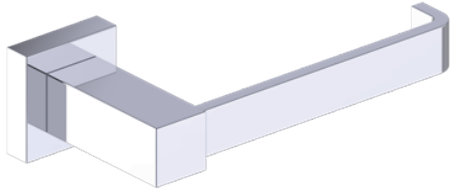

Includes Rosette : 40X4mm
Without Rosette

With Rosette

LISBON COLLECTION TISSUE HOLDER 277151

PRODUCT NAME: TISSUE HOLDER

PRODUCT CODE: 277151

MATERIAL: All-brass construction

KEY FEATURES: Contemporary design. Square base with clean and elongated lines.

Lifetime Limited (Residential Use)
One Year (Commercial Use)

NOTE: Dimensions and specifications are subject to change without notice.

LISBON COLLECTION

Large Square Rosette
277SQLG 45X12mm

Small Round Rosette
137RDSM 40X4mm

Large Round Rosette
137RDLG 48X10mm

NOTE: Dimensions and specifications are subject to change without notice.