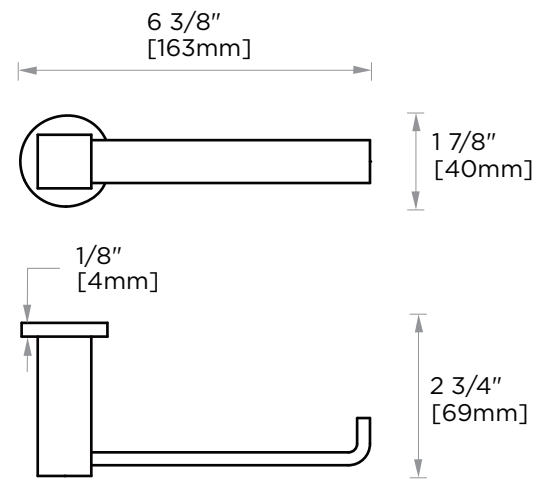

Includes Rosette : 40X4mm
Without Rosette

With Rosette

LISBON COLLECTION TISSUE HOLDER 277151

PRODUCT NAME: TISSUE HOLDER

PRODUCT CODE: 277151

MATERIAL: All-brass construction

KEY FEATURES: Contemporary design. Square base with clean and elongated lines.

Lifetime Limited (Residential Use)
One Year (Commercial Use)

NOTE: Dimensions and specifications are subject to change without notice.

LISBON COLLECTION

Large Square Rosette
277SQLG 45X12mm

Small Round Rosette
137RDSM 40X4mm

Large Round Rosette
137RDLG 48X10mm

NOTE: Dimensions and specifications are subject to change without notice.