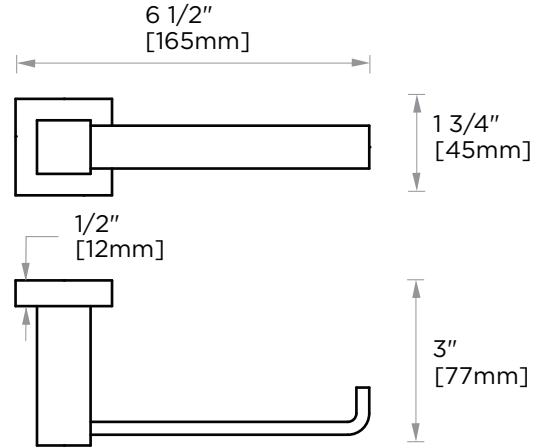

Includes Rosette : 40X4mm
Without Rosette

With Rosette

LISBON COLLECTION TISSUE HOLDER 277151

PRODUCT NAME: TISSUE HOLDER

PRODUCT CODE: 277151

MATERIAL: All-brass construction

KEY FEATURES: Contemporary design. Square base with clean and elongated lines.

Lifetime Limited (Residential Use)
One Year (Commercial Use)

NOTE: Dimensions and specifications are subject to change without notice.

LISBON COLLECTION

Large Square Rosette
277SQLG 45X12mm

Small Round Rosette
137RDSM 40X4mm

Large Round Rosette
137RDLG 48X10mm

NOTE: Dimensions and specifications are subject to change without notice.