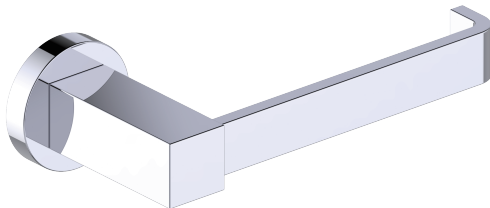

Includes Rosette : 40X4mm
Without Rosette

With Rosette

LISBON COLLECTION TISSUE HOLDER 277151

PRODUCT NAME: TISSUE HOLDER

PRODUCT CODE: 277151

MATERIAL: All-brass construction

KEY FEATURES: Contemporary design. Square base with clean and elongated lines.

Lifetime Limited (Residential Use)
One Year (Commercial Use)

NOTE: Dimensions and specifications are subject to change without notice.

LISBON COLLECTION

Large Square Rosette
277SQLG 45X12mm

Small Round Rosette
137RDSM 40X4mm

Large Round Rosette
137RDLG 48X10mm

NOTE: Dimensions and specifications are subject to change without notice.