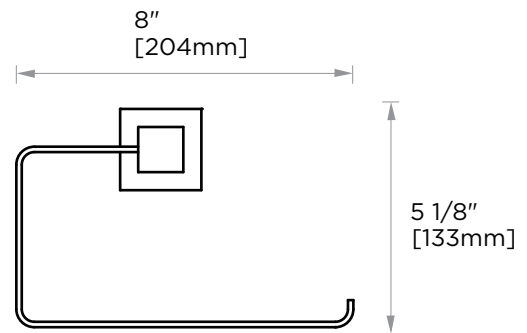

Includes Rosette : 40X4mm
Without Rosette

With Rosette

LISBON COLLECTION TOWEL RING 277463

PRODUCT NAME: TOWEL RING

PRODUCT CODE: 277463

MATERIAL: All-brass construction

KEY FEATURES: Contemporary design. Square base with clean and elongated lines.

Lifetime Limited (Residential Use)
One Year (Commercial Use)

NOTE: Dimensions and specifications are subject to change without notice.

LISBON COLLECTION

Large Square Rosette
277SQLG 45X12mm

Small Round Rosette
137RDSM 40X4mm

Large Round Rosette
137RDLG 48X10mm

NOTE: Dimensions and specifications are subject to change without notice.