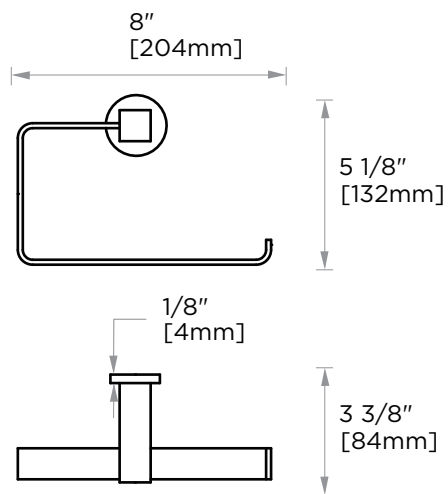

Lifetime Limited (Residential Use)
One Year (Commercial Use)

NOTE: Dimensions and specifications are subject to change without notice.

LISBON COLLECTION

Large Square Rosette
277SQLG 45X12mm

Small Round Rosette
137RDSM 40X4mm

Large Round Rosette
137RDLG 48X10mm

NOTE: Dimensions and specifications are subject to change without notice.