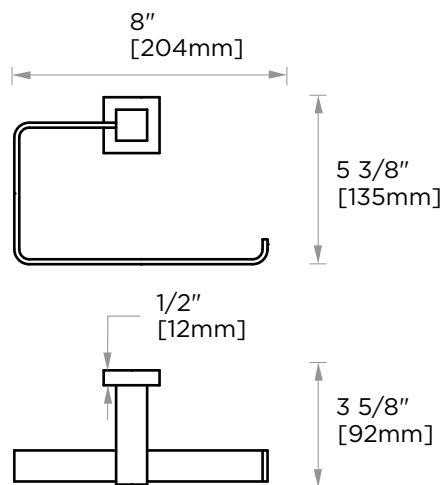

Includes Rosette : 40X4mm
Without Rosette

With Rosette

LISBON COLLECTION TOWEL RING 277463

PRODUCT NAME: TOWEL RING

PRODUCT CODE: 277463

MATERIAL: All-brass construction

KEY FEATURES: Contemporary design. Square base with clean and elongated lines.

Lifetime Limited (Residential Use)
One Year (Commercial Use)

NOTE: Dimensions and specifications are subject to change without notice.

LISBON COLLECTION

Large Square Rosette
277SQLG 45X12mm

Small Round Rosette
137RDSM 40X4mm

Large Round Rosette
137RDLG 48X10mm

NOTE: Dimensions and specifications are subject to change without notice.