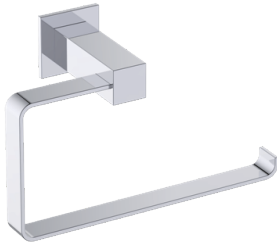

Includes Rosette : 40X4mm
Without Rosette

With Rosette

LISBON COLLECTION TOWEL RING 277463

PRODUCT NAME: TOWEL RING

PRODUCT CODE: 277463

MATERIAL: All-brass construction

KEY FEATURES: Contemporary design. Square base with clean and elongated lines.

Lifetime Limited (Residential Use)
One Year (Commercial Use)

NOTE: Dimensions and specifications are subject to change without notice.

LISBON COLLECTION

Large Square Rosette
277SQLG 45X12mm

Small Round Rosette
137RDSM 40X4mm

Large Round Rosette
137RDLG 48X10mm

NOTE: Dimensions and specifications are subject to change without notice.