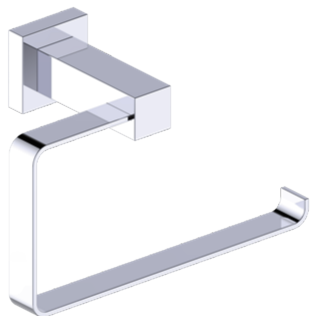

Includes Rosette : 40X4mm
Without Rosette

With Rosette

LISBON COLLECTION TOWEL RING 277463

PRODUCT NAME: TOWEL RING

PRODUCT CODE: 277463

MATERIAL: All-brass construction

KEY FEATURES: Contemporary design. Square base with clean and elongated lines.

Lifetime Limited (Residential Use)
One Year (Commercial Use)

NOTE: Dimensions and specifications are subject to change without notice.

LISBON COLLECTION

Large Square Rosette
277SQLG 45X12mm

Small Round Rosette
137RDSM 40X4mm

Large Round Rosette
137RDLG 48X10mm

NOTE: Dimensions and specifications are subject to change without notice.