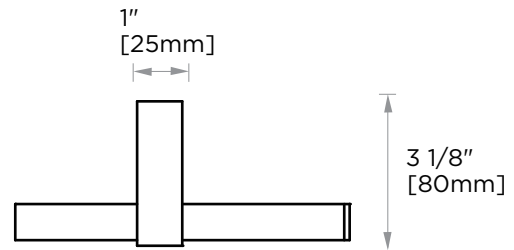

Includes Rosette : 40X4mm
Without Rosette

With Rosette

LISBON COLLECTION TOWEL RING 277463

PRODUCT NAME: TOWEL RING

PRODUCT CODE: 277463

MATERIAL: All-brass construction

KEY FEATURES: Contemporary design. Square base with clean and elongated lines.

Lifetime Limited (Residential Use)
One Year (Commercial Use)

NOTE: Dimensions and specifications are subject to change without notice.

LISBON COLLECTION

Large Square Rosette
277SQLG 45X12mm

Small Round Rosette
137RDSM 40X4mm

Large Round Rosette
137RDLG 48X10mm

NOTE: Dimensions and specifications are subject to change without notice.