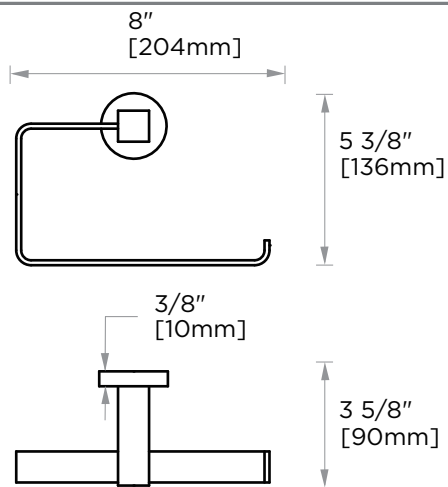

Lifetime Limited (Residential Use)
One Year (Commercial Use)

NOTE: Dimensions and specifications are subject to change without notice.

LISBON COLLECTION

Large Square Rosette
277SQLG 45X12mm

Small Round Rosette
137RDSM 40X4mm

Large Round Rosette
137RDLG 48X10mm

NOTE: Dimensions and specifications are subject to change without notice.