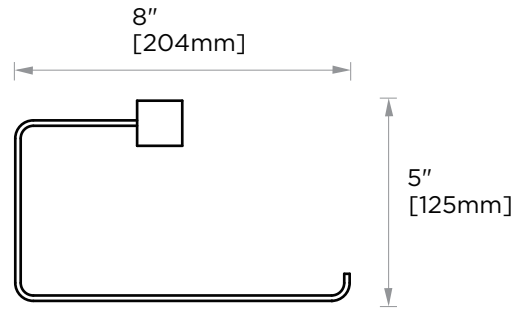

Includes Rosette : 40X4mm
Without Rosette

With Rosette

LISBON COLLECTION TOWEL RING 277463

PRODUCT NAME: TOWEL RING

PRODUCT CODE: 277463

MATERIAL: All-brass construction

KEY FEATURES: Contemporary design. Square base with clean and elongated lines.

Lifetime Limited (Residential Use)
One Year (Commercial Use)

NOTE: Dimensions and specifications are subject to change without notice.

LISBON COLLECTION

Large Square Rosette
277SQLG 45X12mm

Small Round Rosette
137RDSM 40X4mm

Large Round Rosette
137RDLG 48X10mm

NOTE: Dimensions and specifications are subject to change without notice.