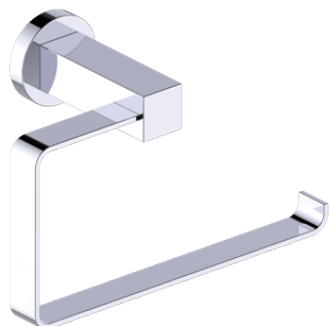

Includes Rosette : 40X4mm
Without Rosette

With Rosette

LISBON COLLECTION TOWEL RING 277463

PRODUCT NAME: TOWEL RING

PRODUCT CODE: 277463

MATERIAL: All-brass construction

KEY FEATURES: Contemporary design. Square base with clean and elongated lines.

Lifetime Limited (Residential Use)
One Year (Commercial Use)

NOTE: Dimensions and specifications are subject to change without notice.

LISBON COLLECTION

Large Square Rosette
277SQLG 45X12mm

Small Round Rosette
137RDSM 40X4mm

Large Round Rosette
137RDLG 48X10mm

NOTE: Dimensions and specifications are subject to change without notice.