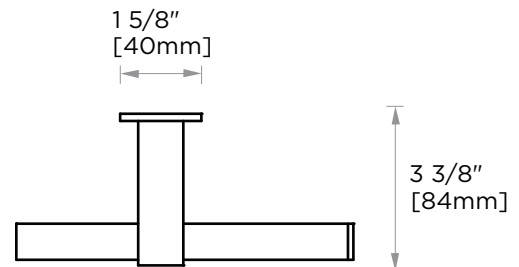

Includes Rosette : 40X4mm
Without Rosette

With Rosette

LISBON COLLECTION TOWEL RING 277463

PRODUCT NAME: TOWEL RING

PRODUCT CODE: 277463

MATERIAL: All-brass construction

KEY FEATURES: Contemporary design. Square base with clean and elongated lines.

Lifetime Limited (Residential Use)
One Year (Commercial Use)

NOTE: Dimensions and specifications are subject to change without notice.

LISBON COLLECTION

Large Square Rosette
277SQLG 45X12mm

Small Round Rosette
137RDSM 40X4mm

Large Round Rosette
137RDLG 48X10mm

NOTE: Dimensions and specifications are subject to change without notice.