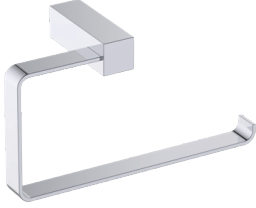

Includes Rosette : 40X4mm
Without Rosette

With Rosette

LISBON COLLECTION TOWEL RING 277463

PRODUCT NAME: TOWEL RING

PRODUCT CODE: 277463

MATERIAL: All-brass construction

KEY FEATURES: Contemporary design. Square base with clean and elongated lines.

Lifetime Limited (Residential Use)
One Year (Commercial Use)

NOTE: Dimensions and specifications are subject to change without notice.

LISBON COLLECTION

Large Square Rosette
277SQLG 45X12mm

Small Round Rosette
137RDSM 40X4mm

Large Round Rosette
137RDLG 48X10mm

NOTE: Dimensions and specifications are subject to change without notice.