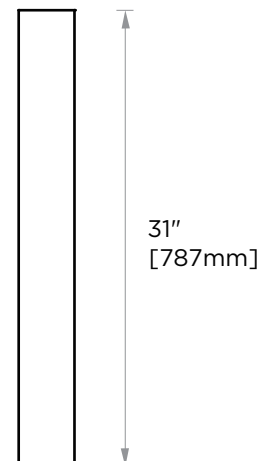

NOTE: Dimensions and specifications are subject to change without notice.