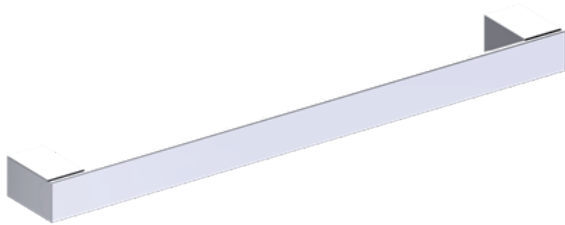

### APPLIANCE PULL 30"

277930

**PRODUCT NAME:** APPLIANCE PULL 30"

**PRODUCT CODE:** 277930

**MATERIAL:** All-brass construction

**KEY FEATURES:** Contemporary design. Square base with clean and elongated lines.