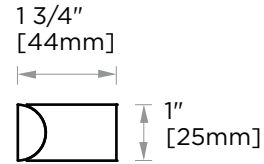

### APPLIANCE PULL 30"

277930

**PRODUCT NAME:** APPLIANCE PULL 30"

**PRODUCT CODE:** 277930

**MATERIAL:** All-brass construction

**KEY FEATURES:** Contemporary design. Square base with clean and elongated lines.