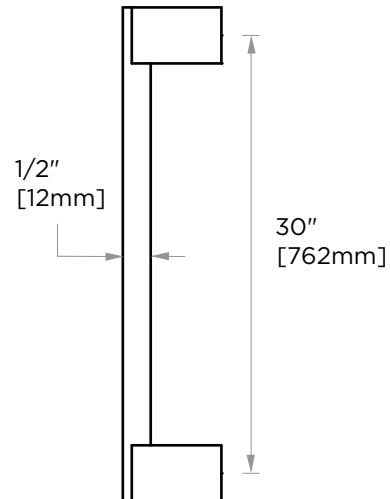

NOTE: Dimensions and specifications are subject to change without notice.