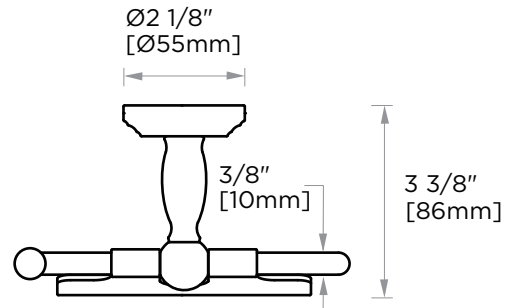

FLORENCE COLLECTION TISSUE HOLDER 322153

PRODUCT NAME: TISSUE HOLDER

PRODUCT CODE: 322153

MATERIAL: All-brass construction

KEY FEATURES: Traditional design.
Round and elegant style.

STOCKED FINISHES:

- Polished Chrome (99)
- Brushed Nickel (81)
- Polished Nickel (68)
- Matte Black (48)
- New World Bronze(80)