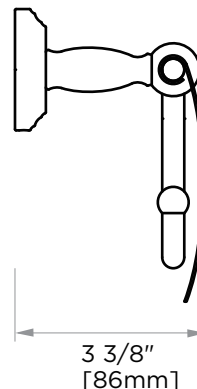

WARRANTY:

Lifetime Limited (Residential Use)
One Year (Commercial Use)

NOTE: Dimensions and specifications are subject to change without notice.