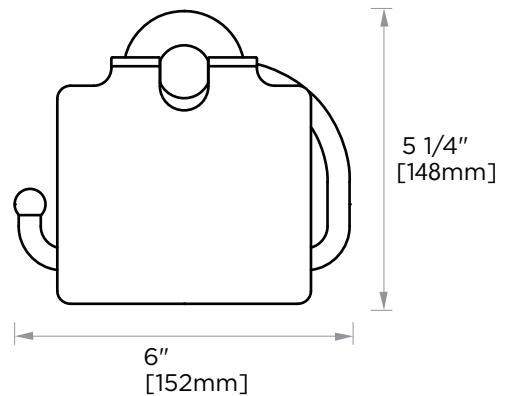

WARRANTY:

Lifetime Limited (Residential Use)
One Year (Commercial Use)

NOTE: Dimensions and specifications are subject to change without notice.