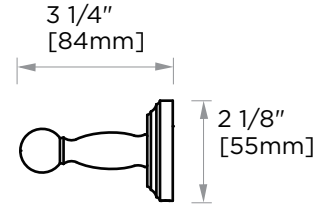

**FLORENCE
COLLECTION
TOWEL BAR 24"**
322240

PRODUCT NAME: TOWEL BAR 24"

PRODUCT CODE: 322240

MATERIAL: All-brass construction

KEY FEATURES: Traditional design.
Round and elegant style.

STOCKED FINISHES:

- Polished Chrome (99)
- Brushed Nickel (81)
- Polished Nickel (68)
- Matte Black (48)
- New World Bronze(80)
- Polished Brass(72)