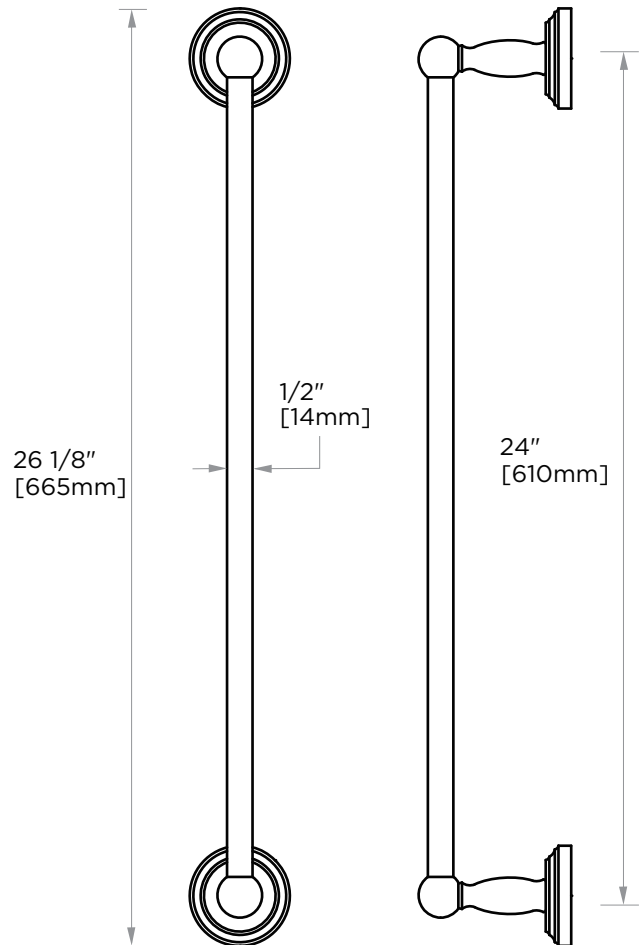

WARRANTY:

Lifetime Limited (Residential Use)
One Year (Commercial Use)

NOTE: Dimensions and specifications are subject to change without notice.